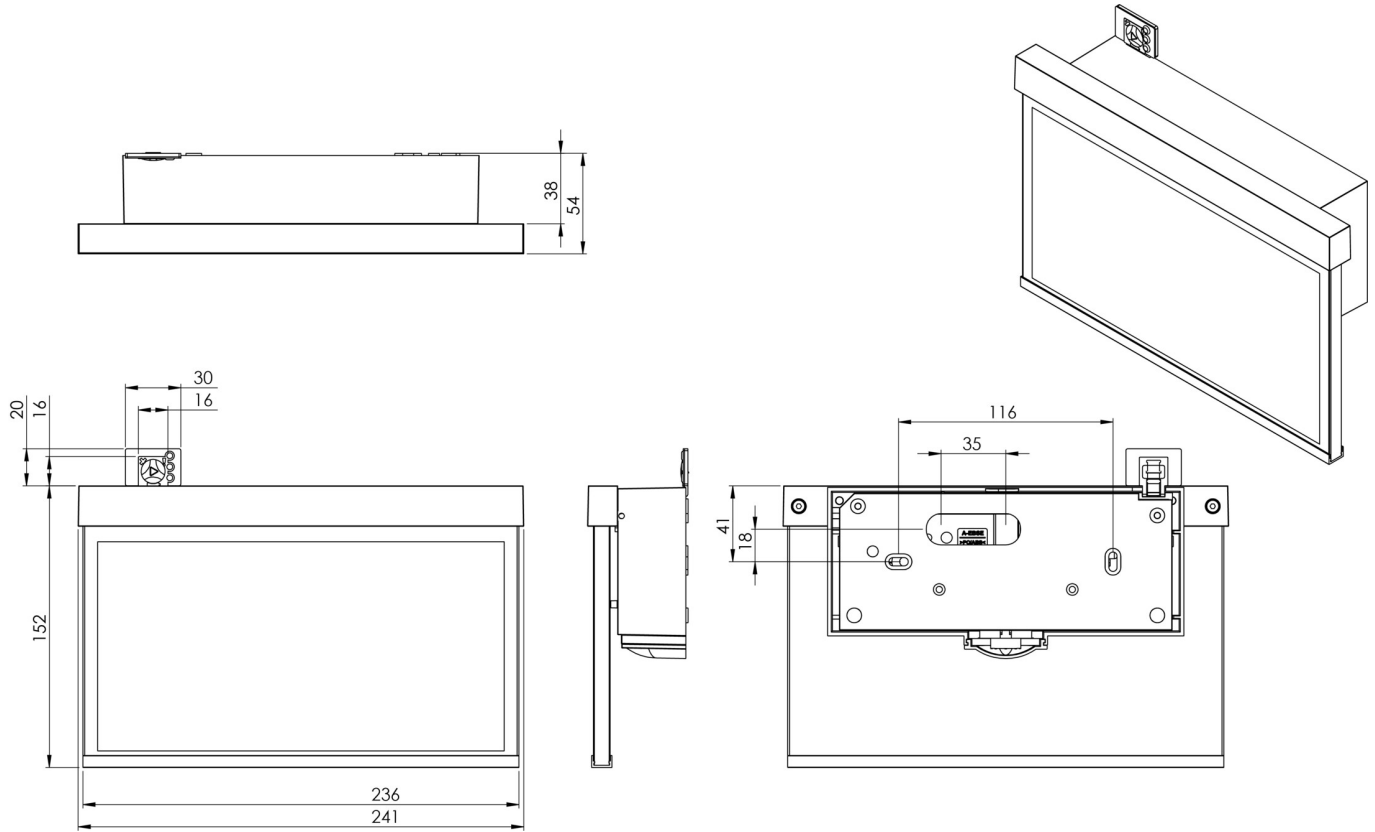

## TECHNICAL DATA

Luminaire type	Exit sign
Mounting	Wall mounting
Recognition distance	22 m
Pictograph	Set
Illuminant	LED
Housing material	Zinc die-cast
Housing color	Anthracite
Protection type (IP)	IP40
Impact resistance (IK)	≥ 3
Certification	WEEE, CE
Insulation class	2
Supply	Centralised power supply systems
Monitoring	Central power supply (ML)
Bridging time	CPS
Battery	/
Operating mode	single luminaire switching
Input voltageAC	230 V

Input frequency	50 / 60 Hz
Input voltage DC	216 V
Power max.	3,5 W
Power maintained	3,5 W
Power non-maintained	1,1 W
Ambient temperature maintained mode	-20 °C to 40 °C
Ambient temperature non-maintained mode	-20 °C to 40 °C
Depth	50 mm
Width	236 mm
Height	151 mm
Weight	1.25
Weight incl. packaging	1.61
Connection cross-section	2.5 mm <sup>2</sup>
Switching input	Yes
Emergency light blocking	No
Battery connection	No
Dimming function	Yes
Customs tariff number	94056180
EAN	4260581714833

## TECHNICAL DRAWING