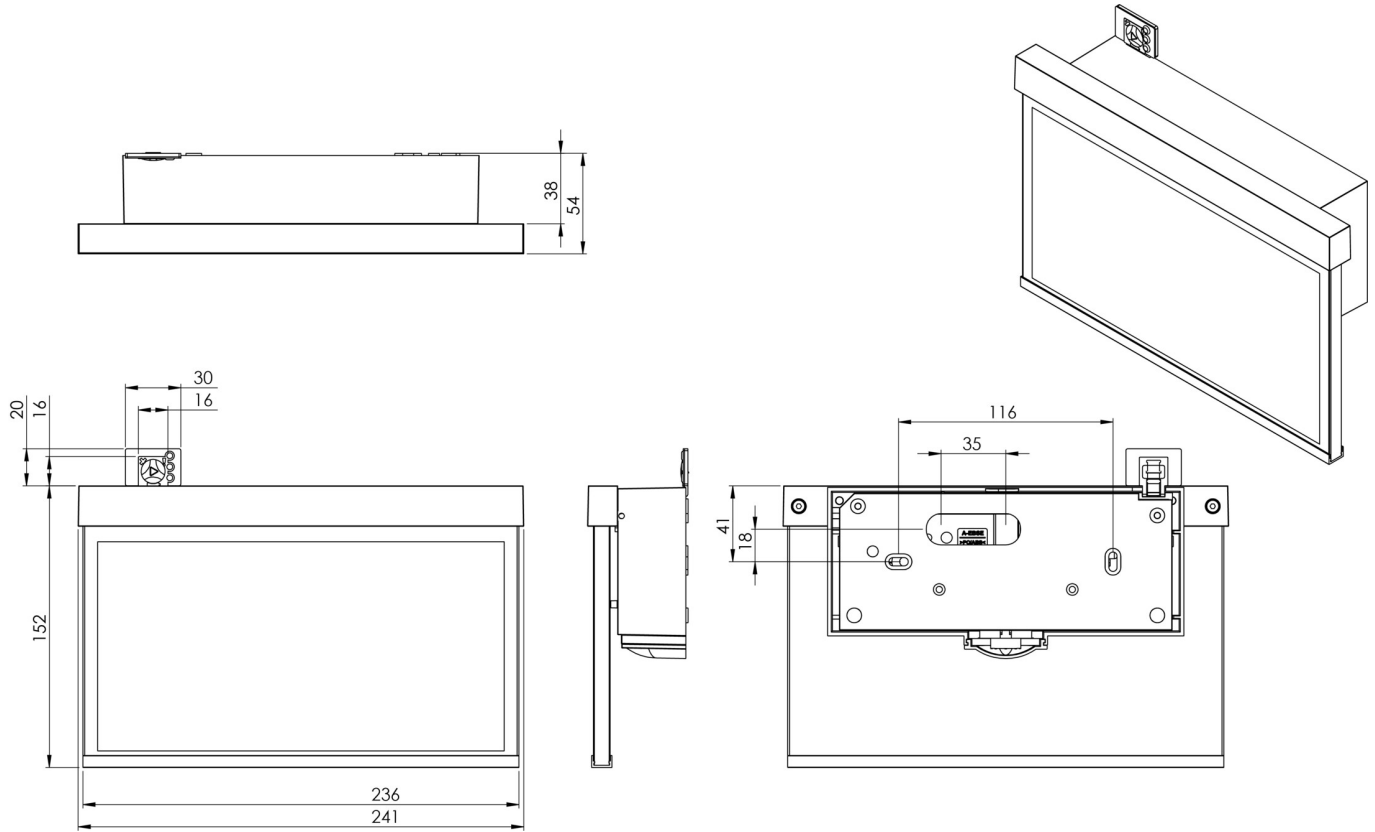

TECHNICAL DRAWING

ACCESSORY LIST

BALLPLX-AM -

AM-X-APA - Surface-mounted adapter AM/AX