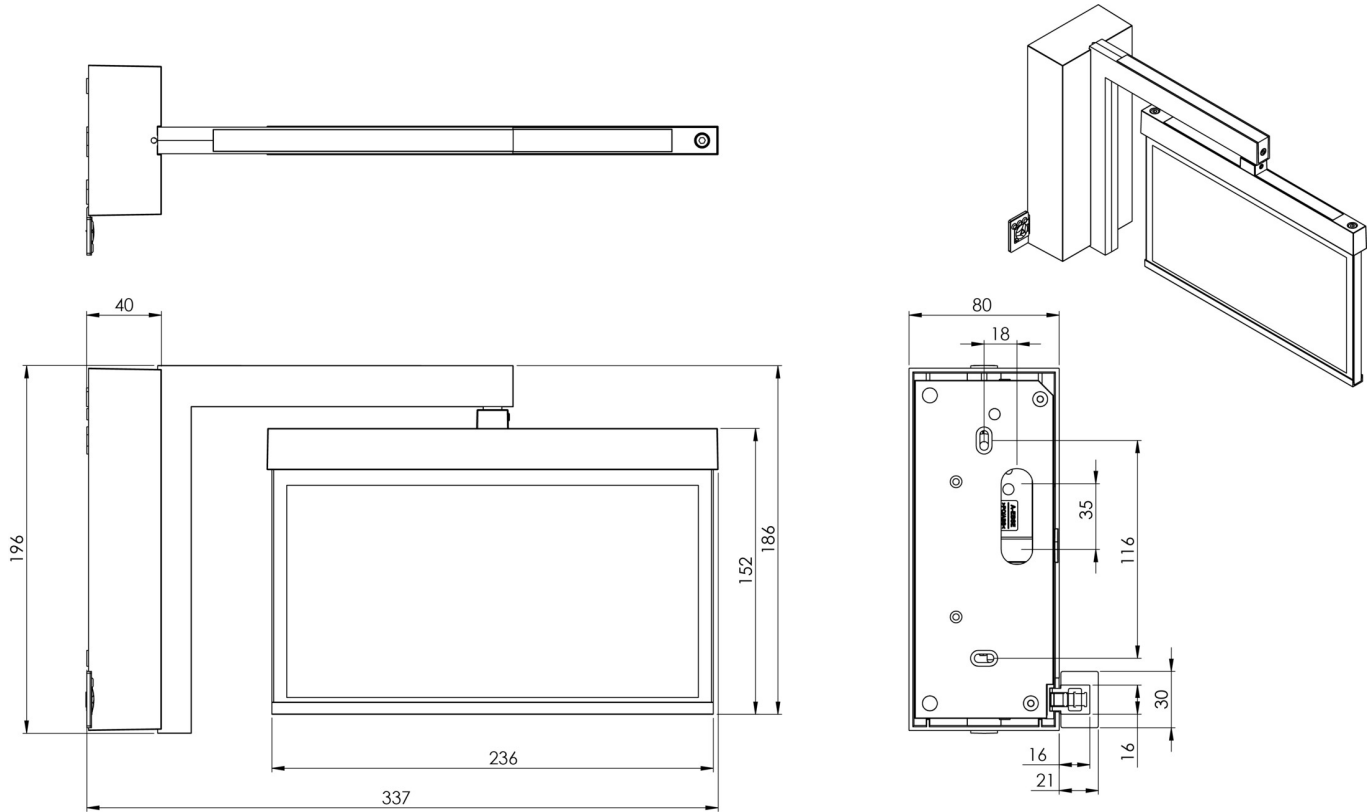

TECHNICAL DRAWING

ACCESSORY LIST

AM-X-APA - Surface-mounted adapter AM/AX

RELATED PRODUCTS

Art.-No.	Image	Monitoring	Supply	Color	Investment	Automatic log	Maintenance level	Remote maintenance	max. luminaires	Single luminaire monitoring
AMWA003SC		SelfControl (SC)	Single battery	RAL 9003	€	no	high	no	unlimited	itself
AMWA003SC-AZ		SelfControl (SC)	Single battery	RAL 7016	€	no	high	no	unlimited	itself

As of: 14.05.2025 - Subject to technical changes and errors.