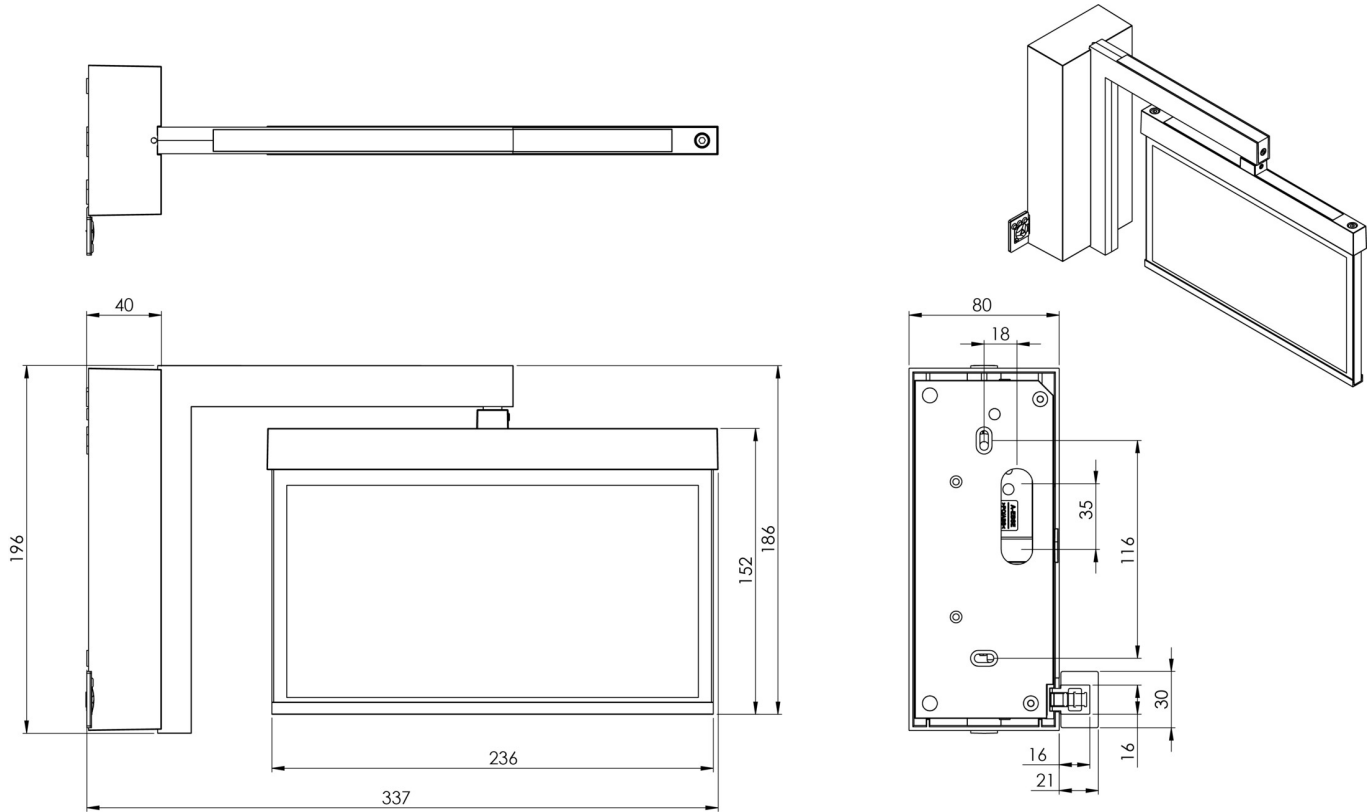

TECHNICAL DRAWING

ACCESSORY LIST

AM-X-APA - Surface-mounted adapter AM/AX

RELATED PRODUCTS

Art.-No.	Image	Monitoring	Supply	Color	Investment	Automatic log	Maintenance level	Remote maintenance	max. luminaires	Single luminaire monitoring
AMWA008SC		SelfControl (SC)	Single battery	RAL 9003	€	no	high	no	unlimited	itself
AMWA008SC-AZ		SelfControl (SC)	Single battery	RAL 7016	€	no	high	no	unlimited	itself

As of: 14.05.2025 - Subject to technical changes and errors.