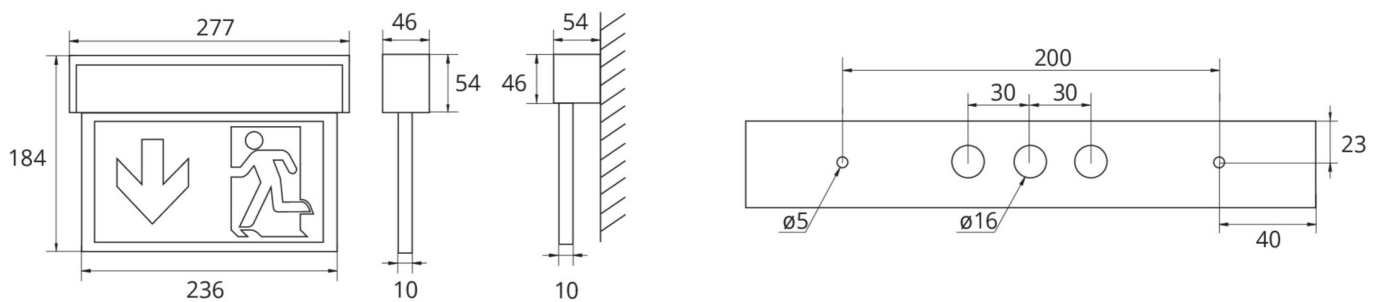

Input frequency	50 Hz
Input voltage DC	- V
Power max.	3,6 W
Power maintained	3,6 W
Power non-maintained	1,9 W
Ambient temperature maintained mode	-5 °C to 40 °C
Ambient temperature non-maintained mode	-5 °C to 40 °C
Depth	54 mm
Width	277 mm
Height	184 mm
Weight	0.9
Weight incl. packaging	1.07
Connection cross-section	2.5 mm²
Switching input	Yes
Emergency light blocking	No
Battery connection	Connector
Dimming function	No
Customs tariff number	94056180
EAN	4260581711825

TECHNICAL DRAWING

ACCESSORY LIST

- DSA - Wire suspension
- 2PS-EB - Pendant