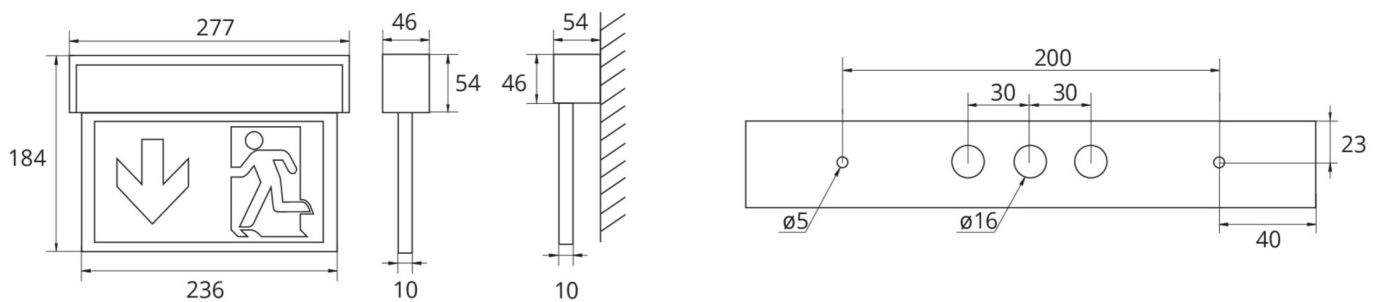

Input frequency	50 Hz
Input voltage DC	- V
Power max.	3,6 W
Power maintained	3,6 W
Power non-maintained	1,9 W
Ambient temperature maintained mode	-5 °C to 40 °C
Ambient temperature non-maintained mode	-5 °C to 40 °C
Depth	54 mm
Width	277 mm
Height	184 mm
Weight	0.9
Weight incl. packaging	1.07
Connection cross-section	2.5 mm²
Switching input	Yes
Emergency light blocking	No
Battery connection	Connector
Dimming function	No
Customs tariff number	94056180
EAN	4260349824552

TECHNICAL DRAWING

ACCESSORY LIST

- DSA - Wire suspension
- 2PS-EB - Pendant
- NIMH4805S.ST - Battery