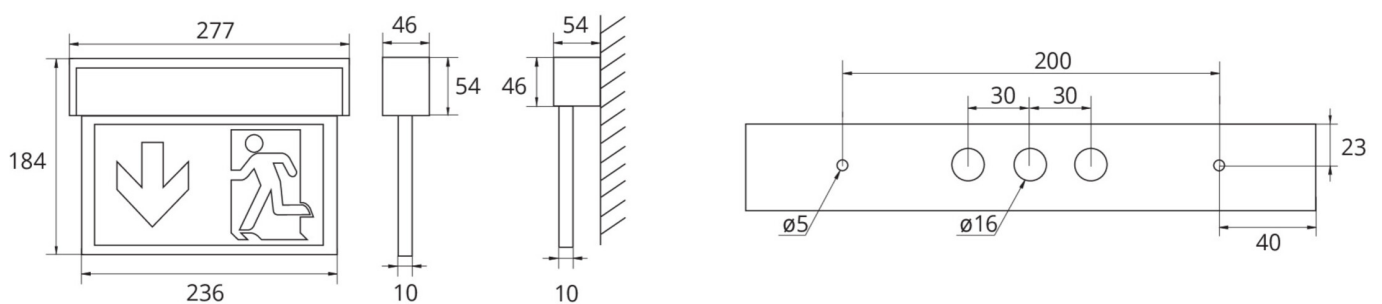

Input voltage DC	- V
Power max.	3,1 W
Power maintained	3,1 W
Power non-maintained	1,4 W
Ambient temperature maintained mode	-5 °C to 40 °C
Ambient temperature non-maintained mode	-5 °C to 40 °C
Depth	54 mm
Width	277 mm
Height	184 mm
Weight	0.9
Weight incl. packaging	1.07
Connection cross-section	2.5 mm²
Switching input	Yes
Emergency light blocking	No
Battery connection	Connector
Dimming function	No
Customs tariff number	94056180
EAN	4260581711849

TECHNICAL DRAWING

ACCESSORY LIST

DSA - Wire suspension

2PS-EB - Pendant