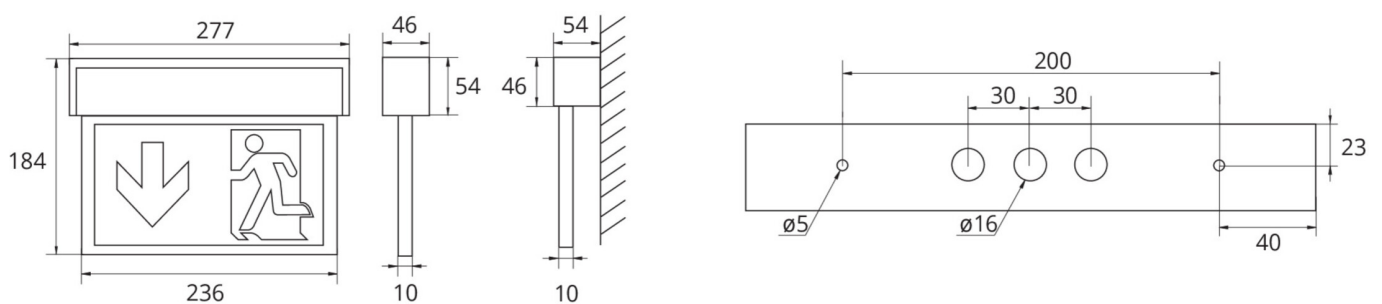

Input voltage DC	- V
Power max.	3,1 W
Power maintained	3,1 W
Power non-maintained	1,4 W
Ambient temperature maintained mode	-5 °C to 40 °C
Ambient temperature non-maintained mode	-5 °C to 40 °C
Depth	54 mm
Width	277 mm
Height	184 mm
Weight	0.9
Weight incl. packaging	1.07
Connection cross-section	2.5 mm²
Switching input	Yes
Emergency light blocking	No
Battery connection	Connector
Dimming function	No
Customs tariff number	94056180
EAN	4260349828246

TECHNICAL DRAWING

ACCESSORY LIST

DSA - Wire suspension

2PS-EB - Pendant