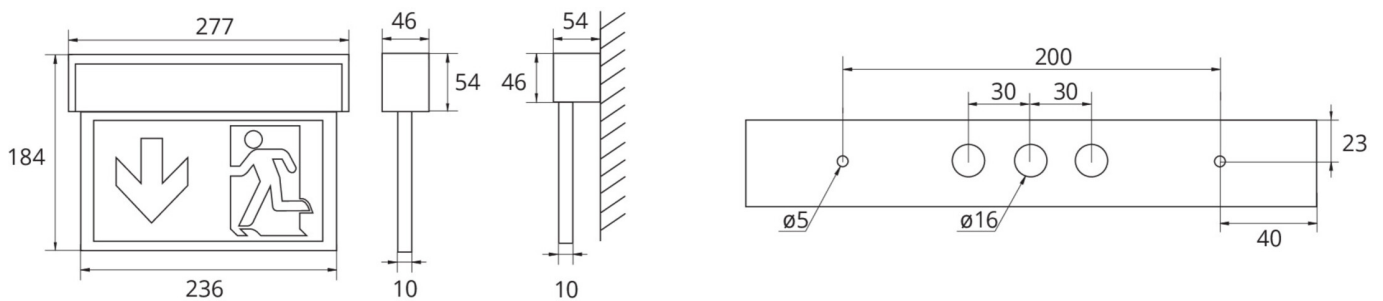

Height	184 mm
Weight	0.89 kg
Weight incl. Packaging	1.06 kg
Connection cross-section	2.5 mm
Switching input L'	Yes
Emergency light blocking	No
Battery connector	Plug
Dimming function	No
Luminous flux mains mode	190 lm
Luminous flux emergency mode	190 lm
Customs tariff number	94056180
Country of origin	Germany
EAN	4260682144362

TECHNICAL DRAWING

ACCESSORIES

DSA - cord suspension set 1,5m

2PS-EB -