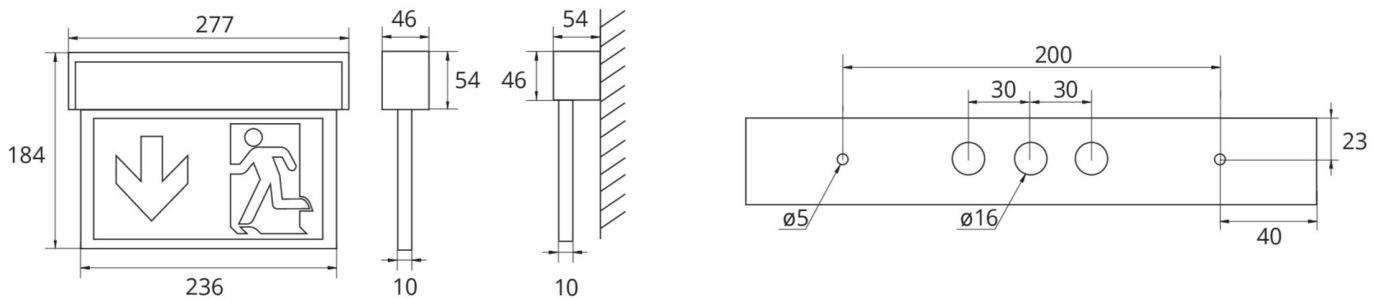

Height	184 mm
Weight	0.89 kg
Weight incl. Packaging	1.06 kg
Connection cross-section	2.5 mm
Switching input L'	Yes
Emergency light blocking	No
Battery connector	Plug
Dimming function	No
Luminous flux mains mode	190 lm
Luminous flux emergency mode	190 lm
Customs tariff number	94056180
Country of origin	Germany
EAN	4260682144355

TECHNICAL DRAWING

ACCESSORIES

DSA - cord suspension set 1,5m

2PS-EB -