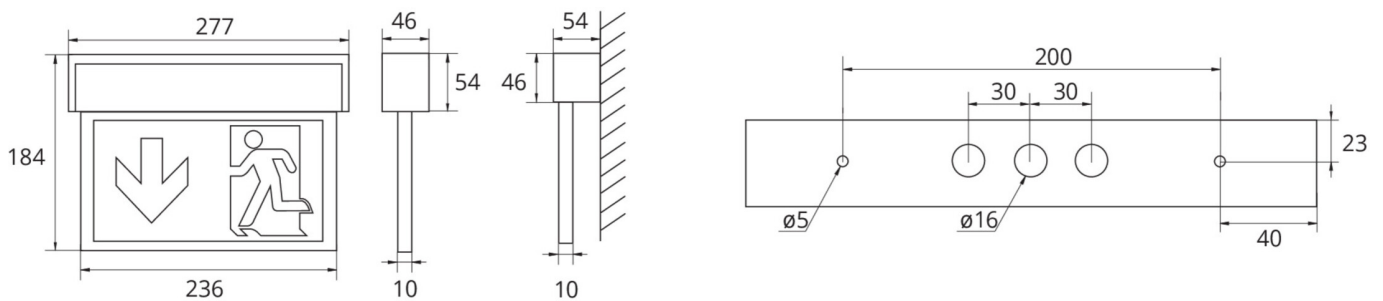

Height	184 mm
Weight	0.89 kg
Weight incl. Packaging	1.06 kg
Connection cross-section	2.5 mm
Switching input L'	Yes
Emergency light blocking	No
Battery connector	Plug
Dimming function	No
Luminous flux mains mode	190 lm
Luminous flux emergency mode	190 lm
Customs tariff number	94056180
Country of origin	Germany
EAN	4260659560898

TECHNICAL DRAWING

ACCESSORIES

DSA - cord suspension set 1,5m

2PS-EB -