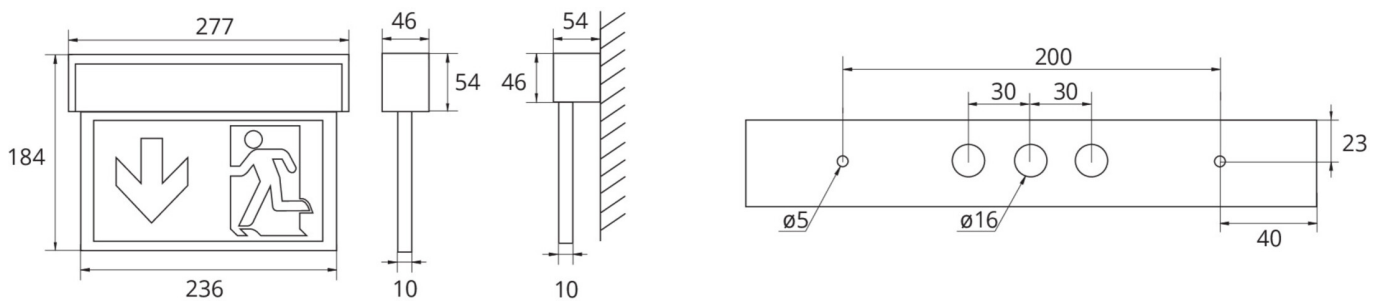

Height	184 mm
Weight	0.89 kg
Weight incl. Packaging	1.06 kg
Connection cross-section	2.5 mm
Switching input L'	Yes
Emergency light blocking	No
Battery connector	Plug
Dimming function	No
Luminous flux mains mode	190 lm
Luminous flux emergency mode	190 lm
Customs tariff number	94056180
Country of origin	Germany
EAN	4260659561116

TECHNICAL DRAWING

ACCESSORIES

DSA - cord suspension set 1,5m

2PS-EB -