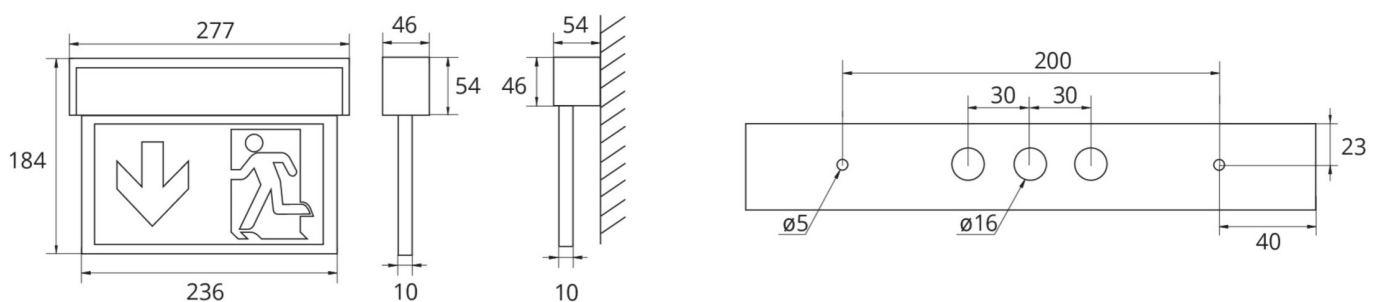

Input voltage DC	- V
Power max.	4,6 W
Power DS	3,3 W
Power BS	1 W
Ambient temperature DS	-5 °C to 40 °C
Ambient temperature BS	-5 °C to 40 °C
Depth	54 mm
Width	277 mm
Height	184 mm
Weight	0.89
Weight incl. packaging	1.06
Connection cross-section	2.5 mm²
Switching input	Yes
Emergency light blocking	No
Battery connection	Connector
Dimming function	No
Luminous flux mains	190 lm
Luminous flux emergency	190 lm
Customs tariff number	94056180
EAN	4260581711955

TECHNICAL DRAWING

ACCESSORY LIST

DSA - Wire suspension

2PS-EB - Pendant