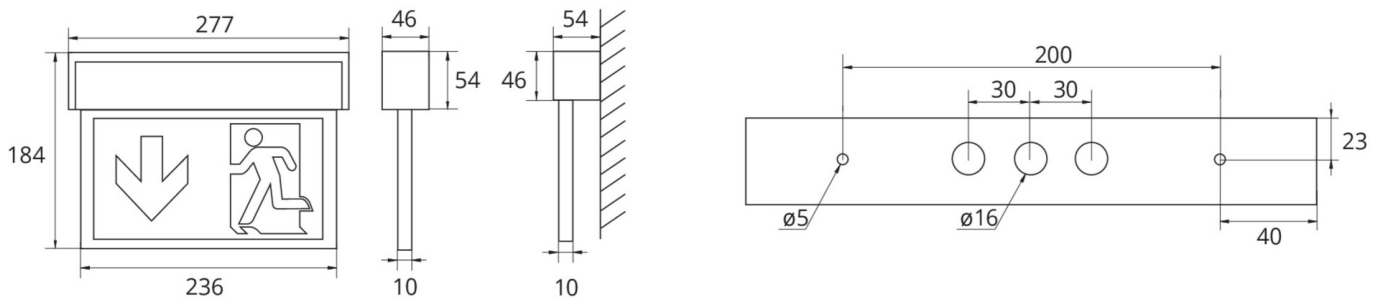

Height	184 mm
Weight	0.89 kg
Weight incl. Packaging	1.06 kg
Connection cross-section	2.5 mm
Switching input L'	Yes
Emergency light blocking	No
Battery connector	Plug
Dimming function	No
Luminous flux mains mode	190 lm
Luminous flux emergency mode	190 lm
Customs tariff number	94056180
Country of origin	Germany
EAN	4260659560904

TECHNICAL DRAWING

ACCESSORIES

DSA - cord suspension set 1,5m

2PS-EB -