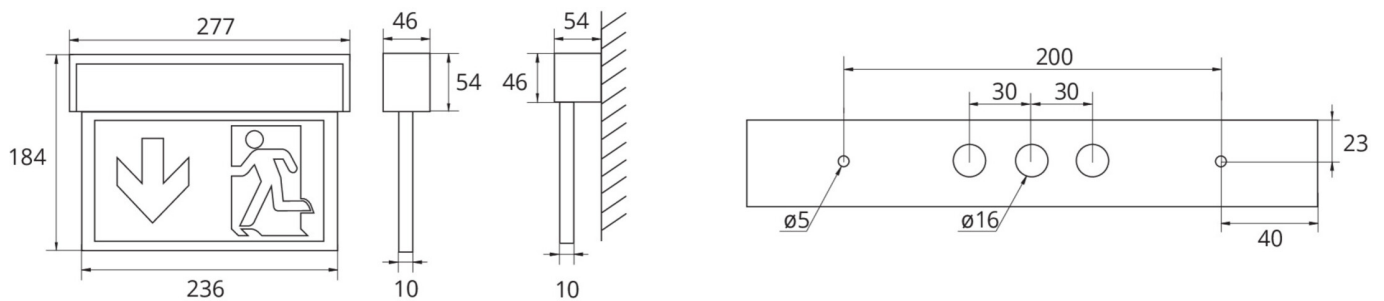

Height	184 mm
Weight	0.89 kg
Weight incl. Packaging	1.06 kg
Connection cross-section	2.5 mm
Switching input L'	Yes
Emergency light blocking	No
Battery connector	Plug
Dimming function	No
Luminous flux mains mode	190 lm
Luminous flux emergency mode	190 lm
Customs tariff number	94056180
Country of origin	Germany
EAN	4260659561062

TECHNICAL DRAWING

ACCESSORIES

DSA - cord suspension set 1,5m

2PS-EB -