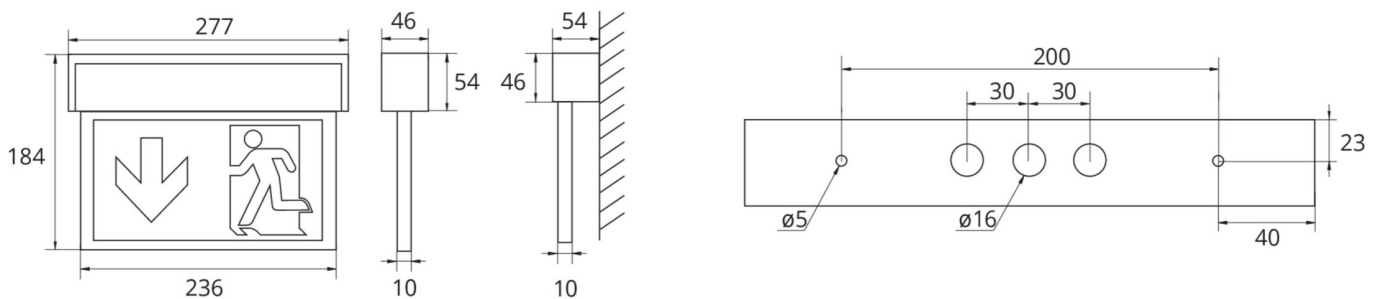

Input frequency	50 / 60 Hz
Input voltage DC	- V
Power max.	5,3 W
Power DS	3,9 W
Power BS	1,5 W
Ambient temperature DS	-5 °C to 40 °C
Ambient temperature BS	-5 °C to 40 °C
Depth	54 mm
Width	277 mm
Height	184 mm
Weight	0.89
Weight incl. packaging	1.06
Connection cross-section	2.5 mm²
Switching input	Yes
Emergency light blocking	No
Battery connection	Connector
Dimming function	No
Luminous flux mains	190 lm
Luminous flux emergency	190 lm
Customs tariff number	94056180
EAN	4260659561536

TECHNICAL DRAWING