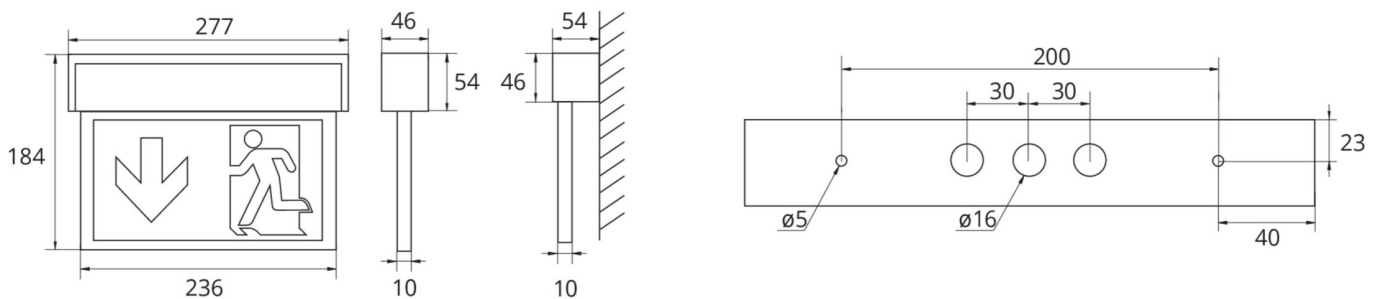

Input frequency	50 / 60 Hz
Input voltage DC	- V
Power max.	5,3 W
Power DS	3,9 W
Power BS	1,5 W
Ambient temperature DS	-5 °C to 40 °C
Ambient temperature BS	-5 °C to 40 °C
Depth	54 mm
Width	277 mm
Height	184 mm
Weight	0.89
Weight incl. packaging	1.06
Connection cross-section	2.5 mm²
Switching input	Yes
Emergency light blocking	No
Battery connection	Connector
Dimming function	No
Luminous flux mains	190 lm
Luminous flux emergency	190 lm
Customs tariff number	94056180
EAN	4260659561529

TECHNICAL DRAWING