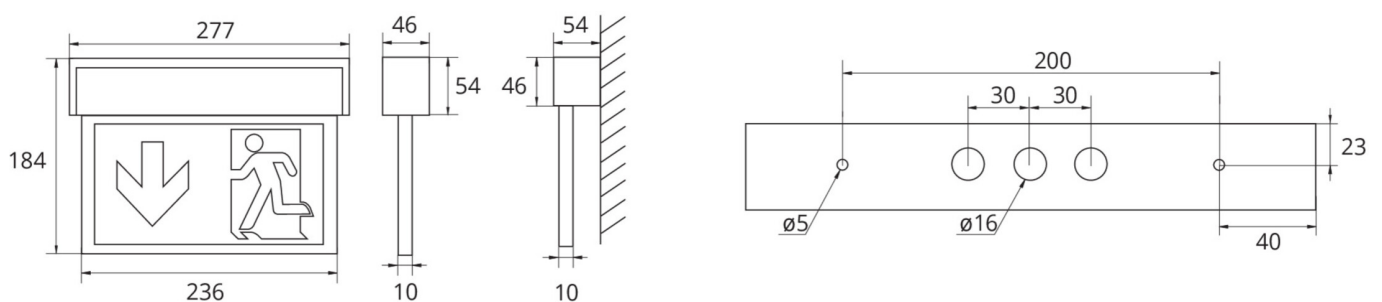

Input voltage DC	- V
Power max.	4,6 W
Power DS	3,9 W
Power BS	1,5 W
Ambient temperature DS	-5 °C to 40 °C
Ambient temperature BS	-5 °C to 40 °C
Depth	54 mm
Width	277 mm
Height	184 mm
Weight	0.89
Weight incl. packaging	1.06
Connection cross-section	2.5 mm²
Switching input	Yes
Emergency light blocking	No
Battery connection	Connector
Dimming function	No
Luminous flux mains	190 lm
Luminous flux emergency	85 lm
Customs tariff number	94056180
EAN	4260581712372

TECHNICAL DRAWING

ACCESSORY LIST

- DSA - Wire suspension
- 2PS-EB - Pendant