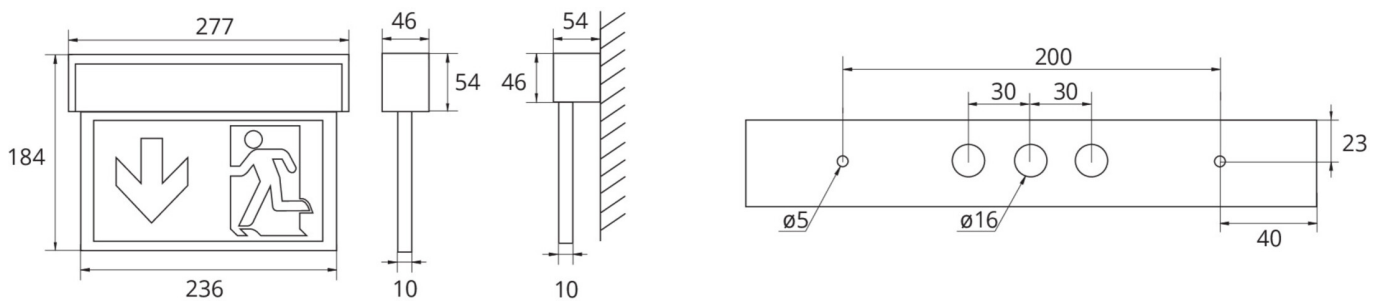

Height	184 mm
Weight	0.89 kg
Weight incl. Packaging	1.06 kg
Connection cross-section	2.5 mm
Switching input L'	Yes
Emergency light blocking	No
Battery connector	Plug
Dimming function	No
Luminous flux mains mode	190 lm
Luminous flux emergency mode	85 lm
Customs tariff number	94056180
Country of origin	Germany
EAN	4260659560911

TECHNICAL DRAWING

ACCESSORIES

DSA - cord suspension set 1,5m

2PS-EB -