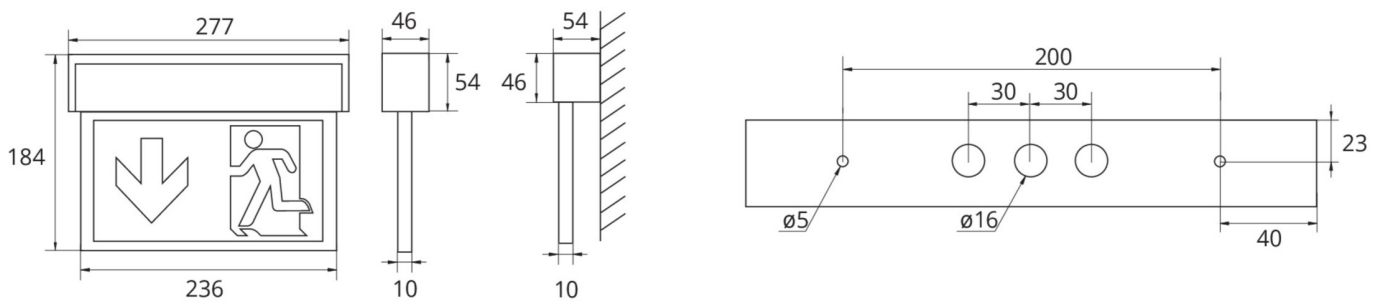

Height	184 mm
Weight	0.89 kg
Weight incl. Packaging	1.06 kg
Connection cross-section	2.5 mm
Switching input L'	Yes
Emergency light blocking	No
Battery connector	Plug
Dimming function	No
Luminous flux mains mode	190 lm
Luminous flux emergency mode	85 lm
Customs tariff number	94056180
Country of origin	Germany
EAN	4260659561123

TECHNICAL DRAWING

ACCESSORIES

DSA - cord suspension set 1,5m

2PS-EB -