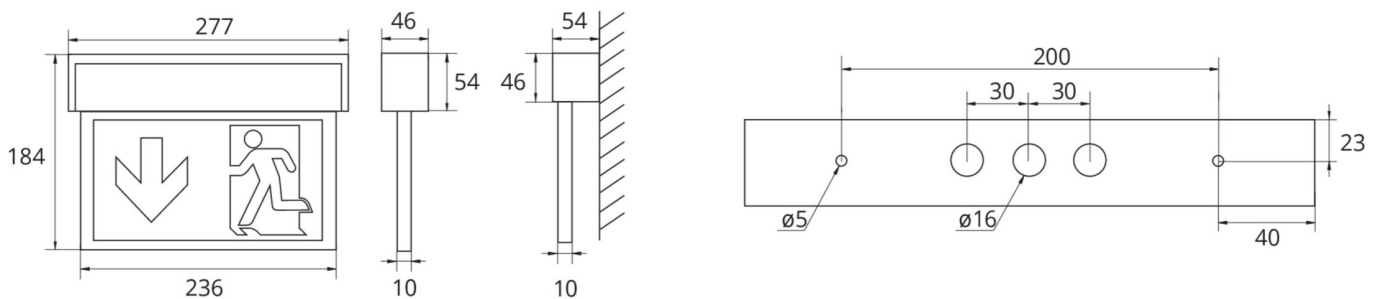

Input frequency	50 / 60 Hz
Input voltage DC	- V
Power max.	5,3 W
Power DS	3,9 W
Power BS	1,5 W
Ambient temperature DS	-5 °C to 40 °C
Ambient temperature BS	-5 °C to 40 °C
Depth	54 mm
Width	277 mm
Height	184 mm
Weight	0.89
Weight incl. packaging	1.06
Connection cross-section	2.5 mm²
Switching input	Yes
Emergency light blocking	No
Battery connection	Connector
Dimming function	No
Luminous flux mains	190 lm
Luminous flux emergency	85 lm
Customs tariff number	94056180
EAN	4260659561550

TECHNICAL DRAWING