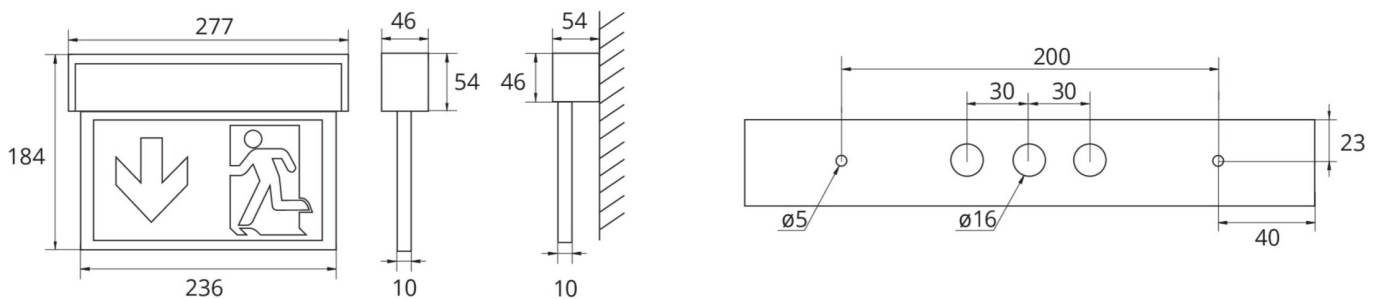

Input frequency	50 / 60 Hz
Input voltage DC	- V
Power max.	5,3 W
Power DS	3,9 W
Power BS	1,5 W
Ambient temperature DS	-5 °C to 40 °C
Ambient temperature BS	-5 °C to 40 °C
Depth	54 mm
Width	277 mm
Height	184 mm
Weight	0.89
Weight incl. packaging	1.06
Connection cross-section	2.5 mm²
Switching input	Yes
Emergency light blocking	No
Battery connection	Connector
Dimming function	No
Luminous flux mains	190 lm
Luminous flux emergency	85 lm
Customs tariff number	94056180
EAN	4260659561543

TECHNICAL DRAWING