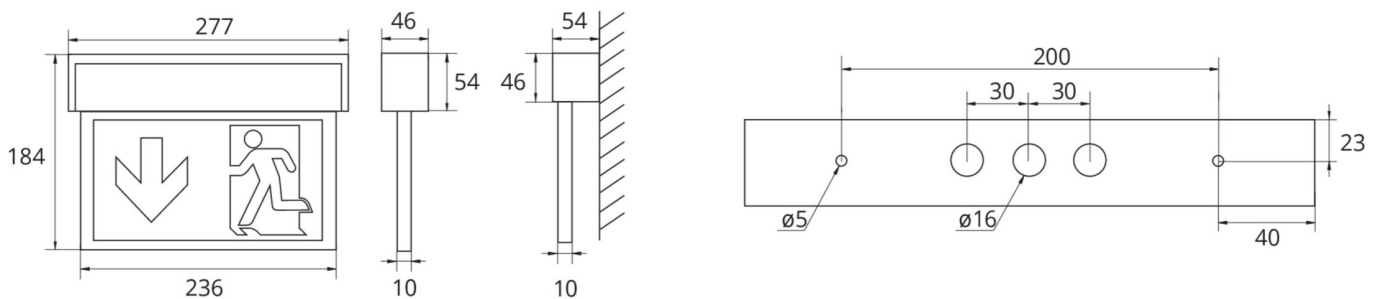

Input frequency	50 / 60 Hz
Input voltage DC	216 V
Power max.	3,2 W
Power DS	3,2 W
Power BS	1 W
Ambient temperature DS	-30 °C to 40 °C
Ambient temperature BS	-30 °C to 40 °C
Depth	54 mm
Width	277 mm
Height	184 mm
Weight	0.81
Weight incl. packaging	0.98
Connection cross-section	1.5 mm²
Switching input	No
Emergency light blocking	No
Battery connection	No
Dimming function	Yes
Luminous flux mains	220 lm
Luminous flux emergency	220 lm
Customs tariff number	94056180
EAN	4260349828567

TECHNICAL DRAWING