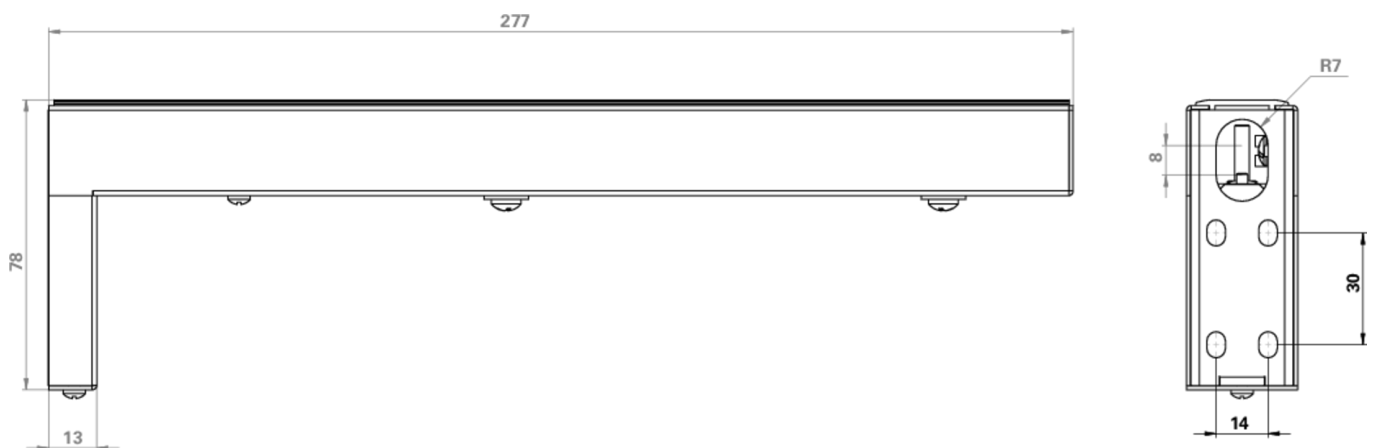

TECHNICAL DRAWING

As of: 03.04.2026 - Subject to technical changes and errors.