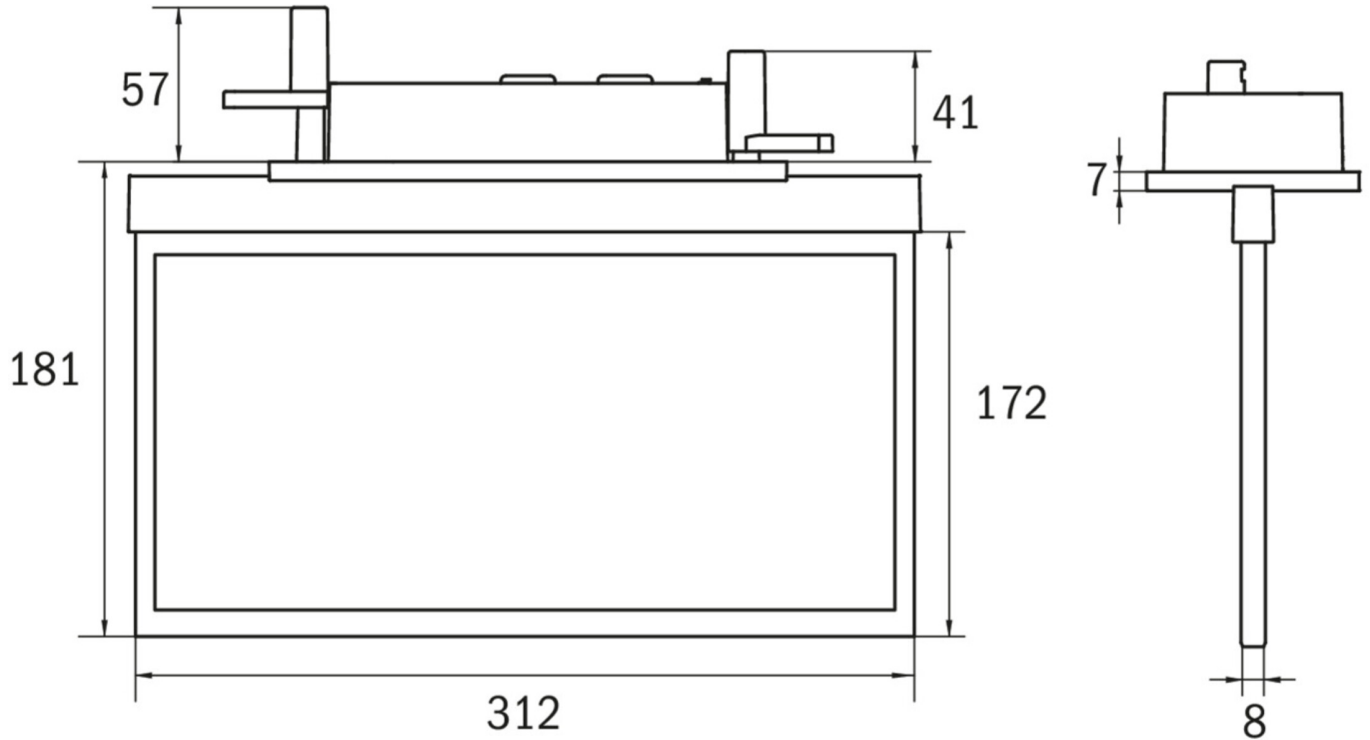

TECHNICAL DRAWING

ACCESSORY LIST

AM-XBE -

RELATED PRODUCTS

Art.-No.	Image	Monitoring	Supply	Color	Investment	Automatic log	Maintenance level	Remote maintenance	max. luminaires	Single luminaire monitoring
AXC003SC		SelfControl (SC)	Single battery	RAL 9003	€	no	high	no	unlimited	itself
AXC003SC-AZ		SelfControl (SC)	Single battery	RAL 7016	€	no	high	no	unlimited	itself

As of: 14.05.2025 - Subject to technical changes and errors.