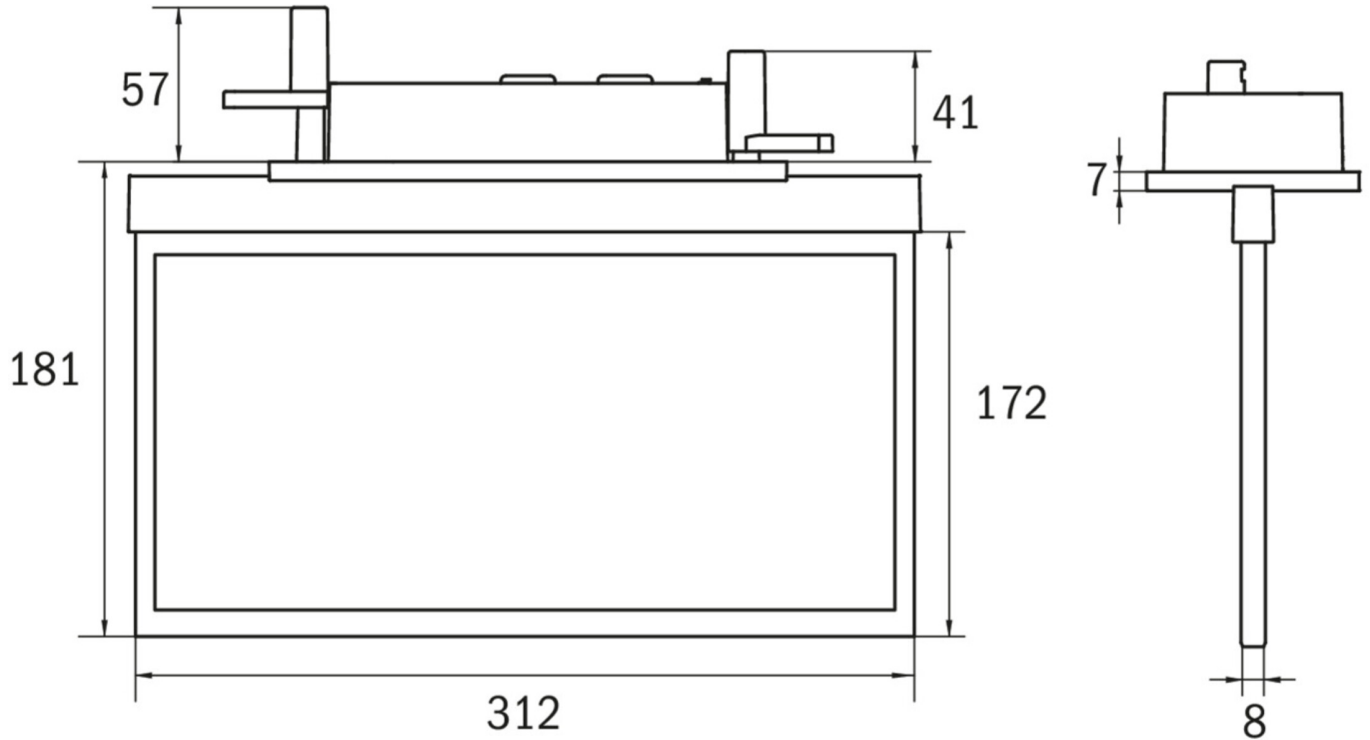

TECHNICAL DRAWING

ACCESSORY LIST

AM-XBE -

RELATED PRODUCTS

Art.-No.	Image	Monitoring	Supply	Color	Investment	Automatic log	Maintenance level	Remote maintenance	max. luminaires	Single luminaire monitoring
AXC003SC-AZ		SelfControl (SC)	Single battery	RAL 7016	€	no	high	no	unlimited	itself
AXC003SC-E		SelfControl (SC)	Single battery	Edelstahl	€	no	high	no	unlimited	itself

As of: 14.05.2025 - Subject to technical changes and errors.