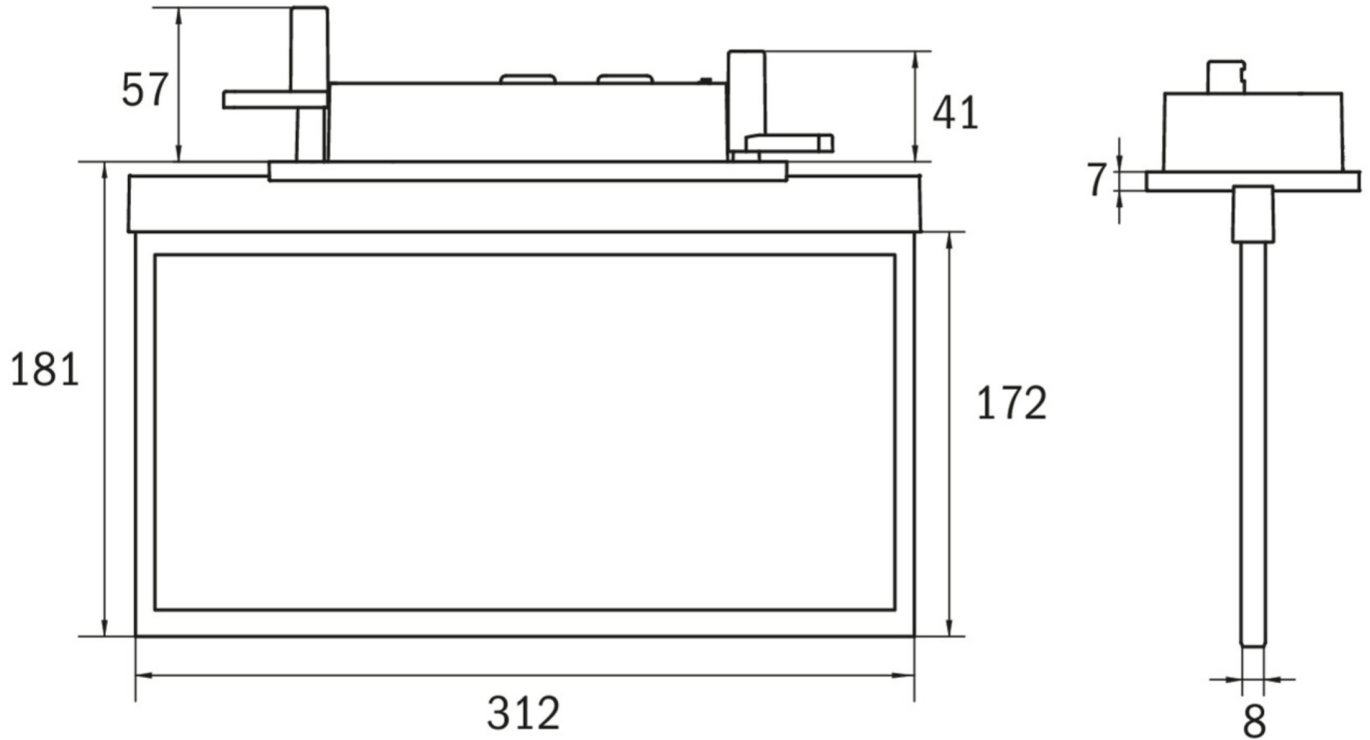

TECHNICAL DRAWING

ACCESSORY LIST

AM-XBE -

RELATED PRODUCTS

Art.-No.	Image	Monitoring	Supply	Color	Investment	Automatic log	Maintenance level	Remote maintenance	max. luminaires	Single luminaire monitoring
AXC008SC		SelfControl (SC)	Single battery	RAL 9003	€	no	high	no	unlimited	itself
AXC008SC-E		SelfControl (SC)	Single battery	Edelstahl	€	no	high	no	unlimited	itself

As of: 14.05.2025 - Subject to technical changes and errors.