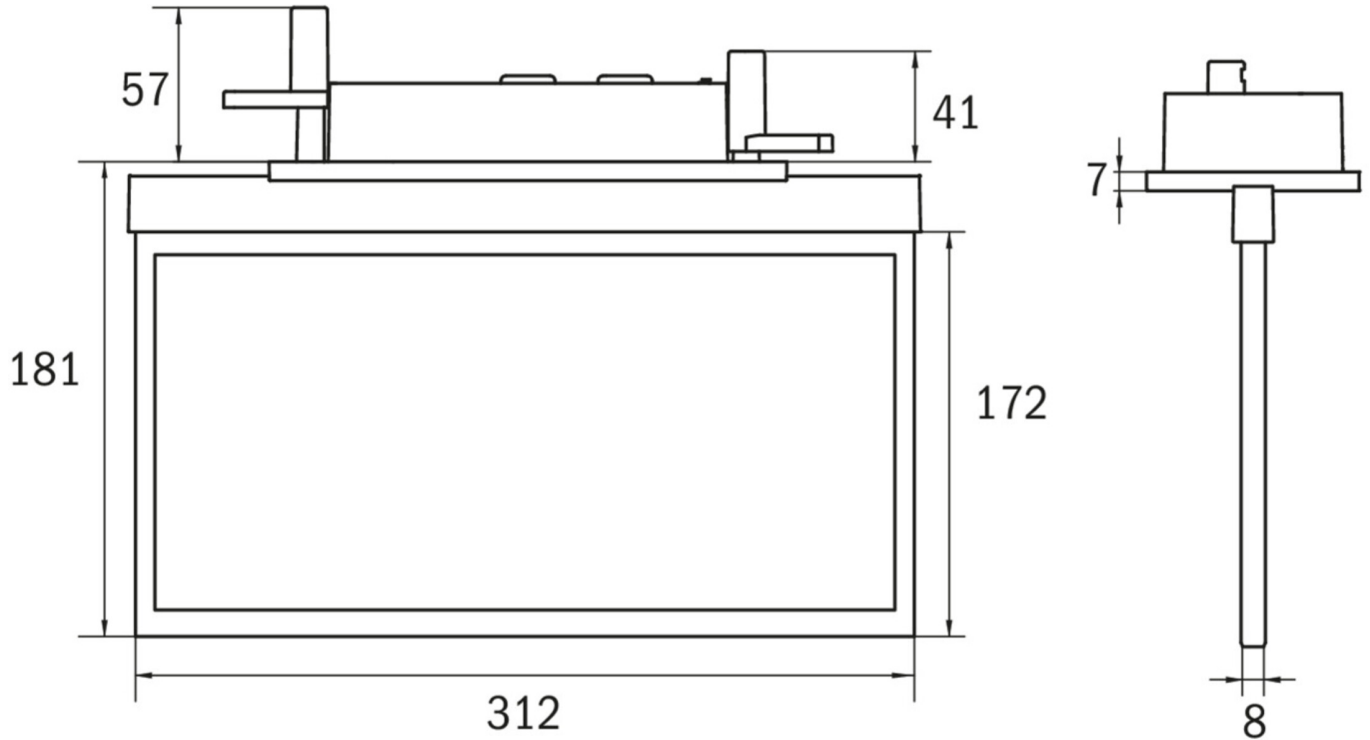

TECHNICAL DRAWING

ACCESSORY LIST

AM-XBE -

RELATED PRODUCTS

Art.-No.	Image	Monitoring	Supply	Color	Investment	Automatic log	Maintenance level	Remote maintenance	max. luminaires	Single luminaire monitoring
AXC008SC		SelfControl (SC)	Single battery	RAL 9003	€	no	high	no	unlimited	itself
AXC008SC-AZ		SelfControl (SC)	Single battery	RAL 7016	€	no	high	no	unlimited	itself

As of: 14.05.2025 - Subject to technical changes and errors.