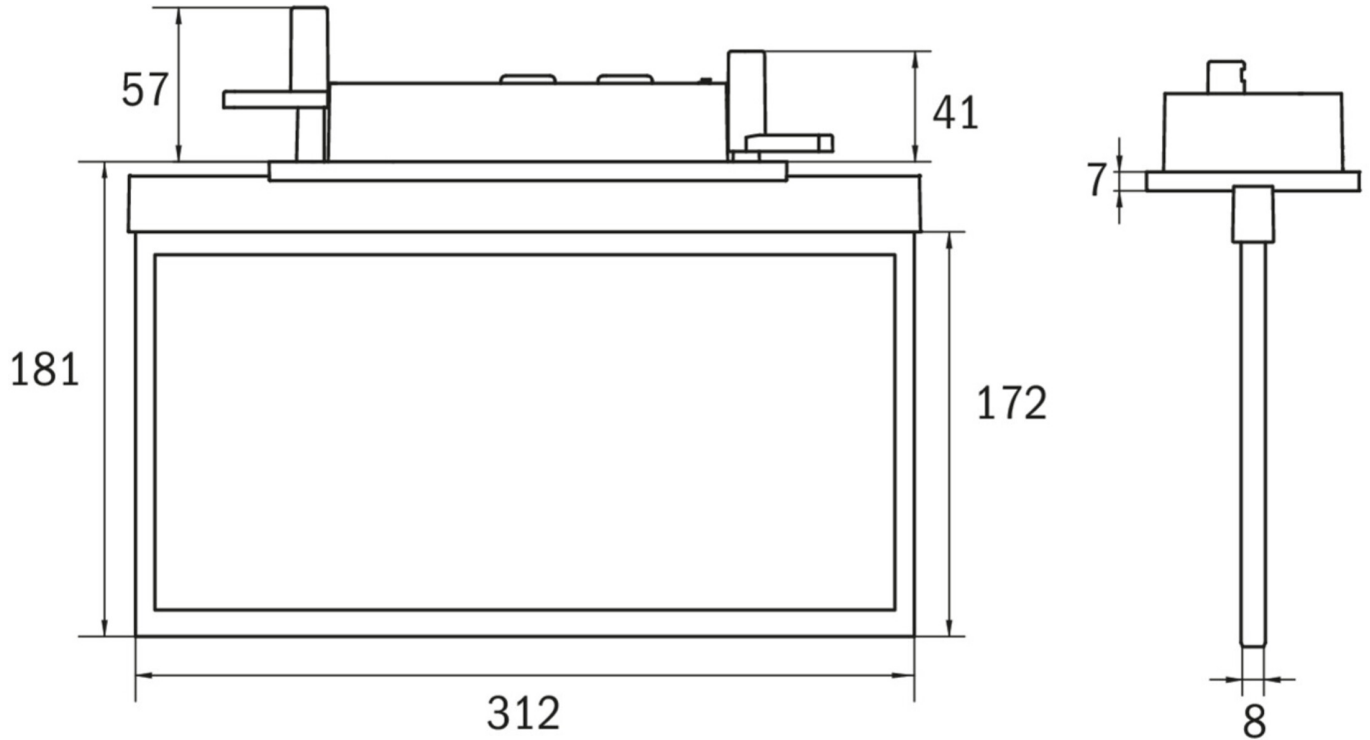

TECHNICAL DRAWING

ACCESSORY LIST

AM-XBE -

RELATED PRODUCTS

Art.-No.	Image	Monitoring	Supply	Color	Investment	Automatic log	Maintenance level	Remote maintenance	max. luminaires	Single luminaire monitoring
AXC008SC-AZ		SelfControl (SC)	Single battery	RAL 7016	€	no	high	no	unlimited	itself
AXC008SC-E		SelfControl (SC)	Single battery	Edelstahl	€	no	high	no	unlimited	itself

As of: 14.05.2025 - Subject to technical changes and errors.