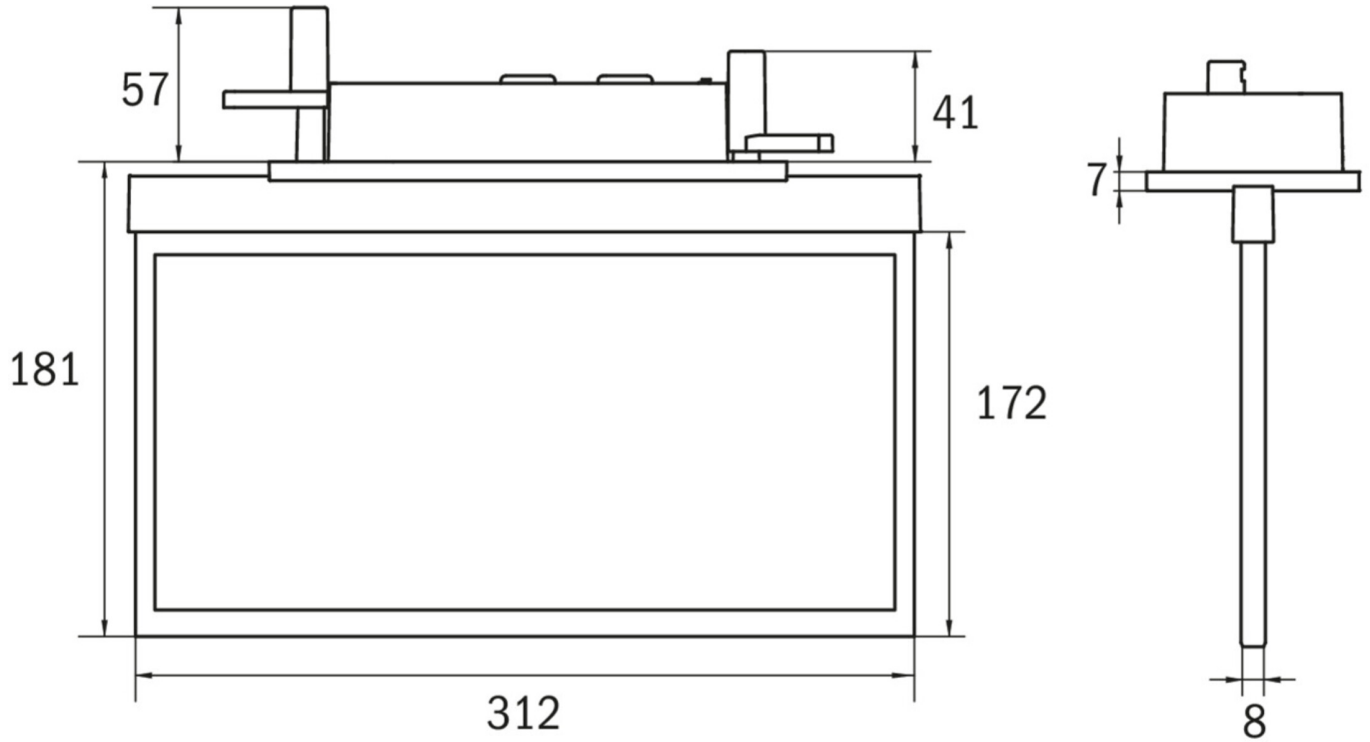

TECHNICAL DRAWING

ACCESSORY LIST

AM-XBE -