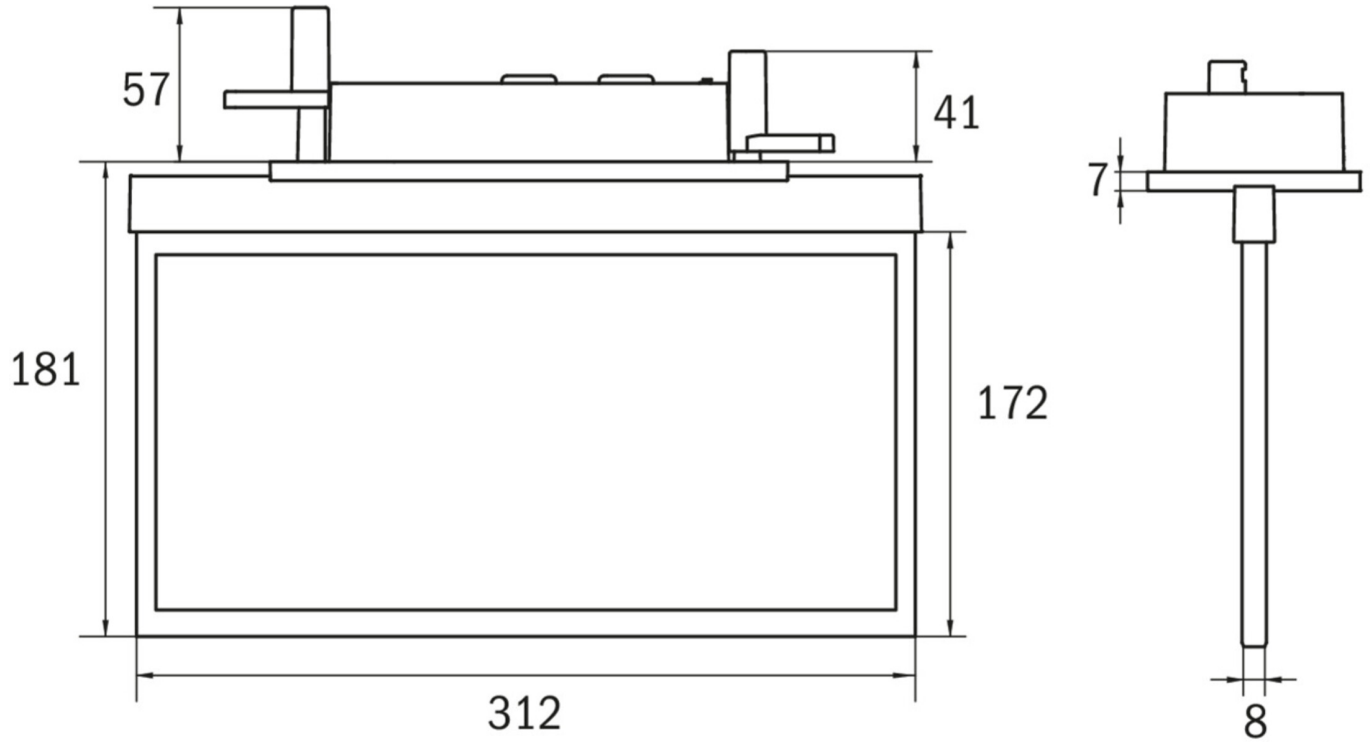

TECHNICAL DRAWING

ACCESSORY LIST

AM-XBE -