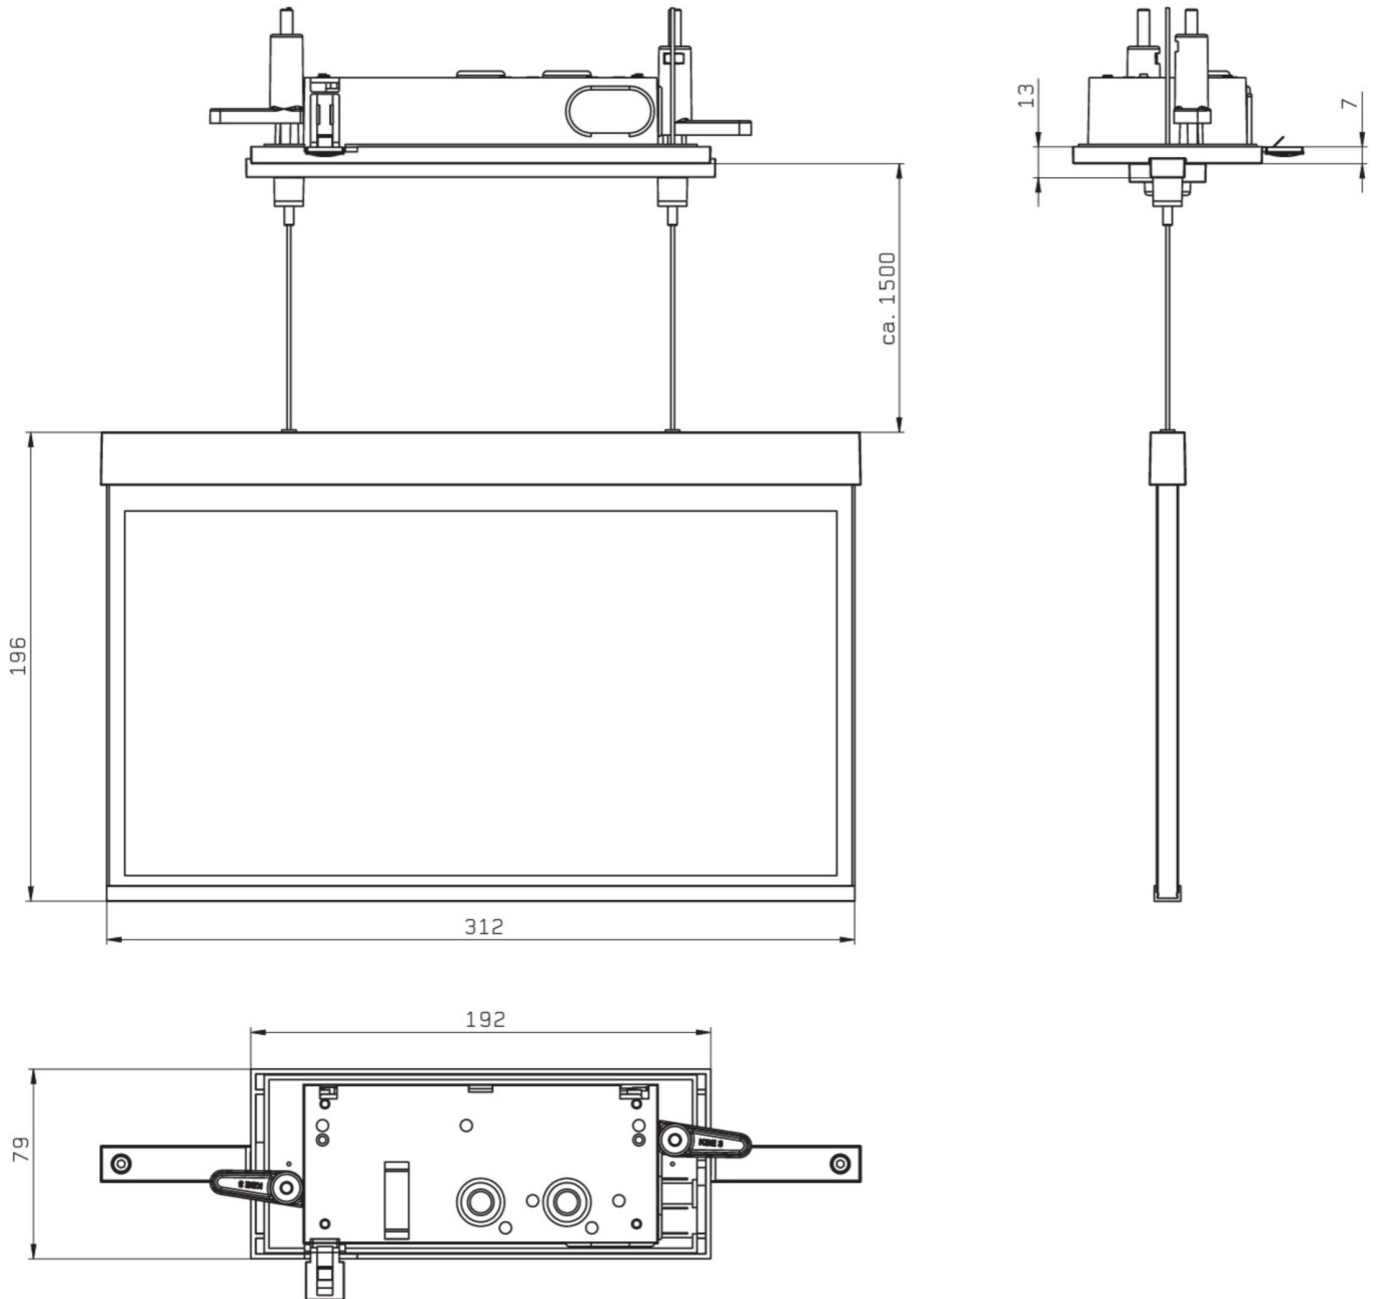

TECHNICAL DRAWING

ACCESSORY LIST

AM-XBE - Flush-mounted box