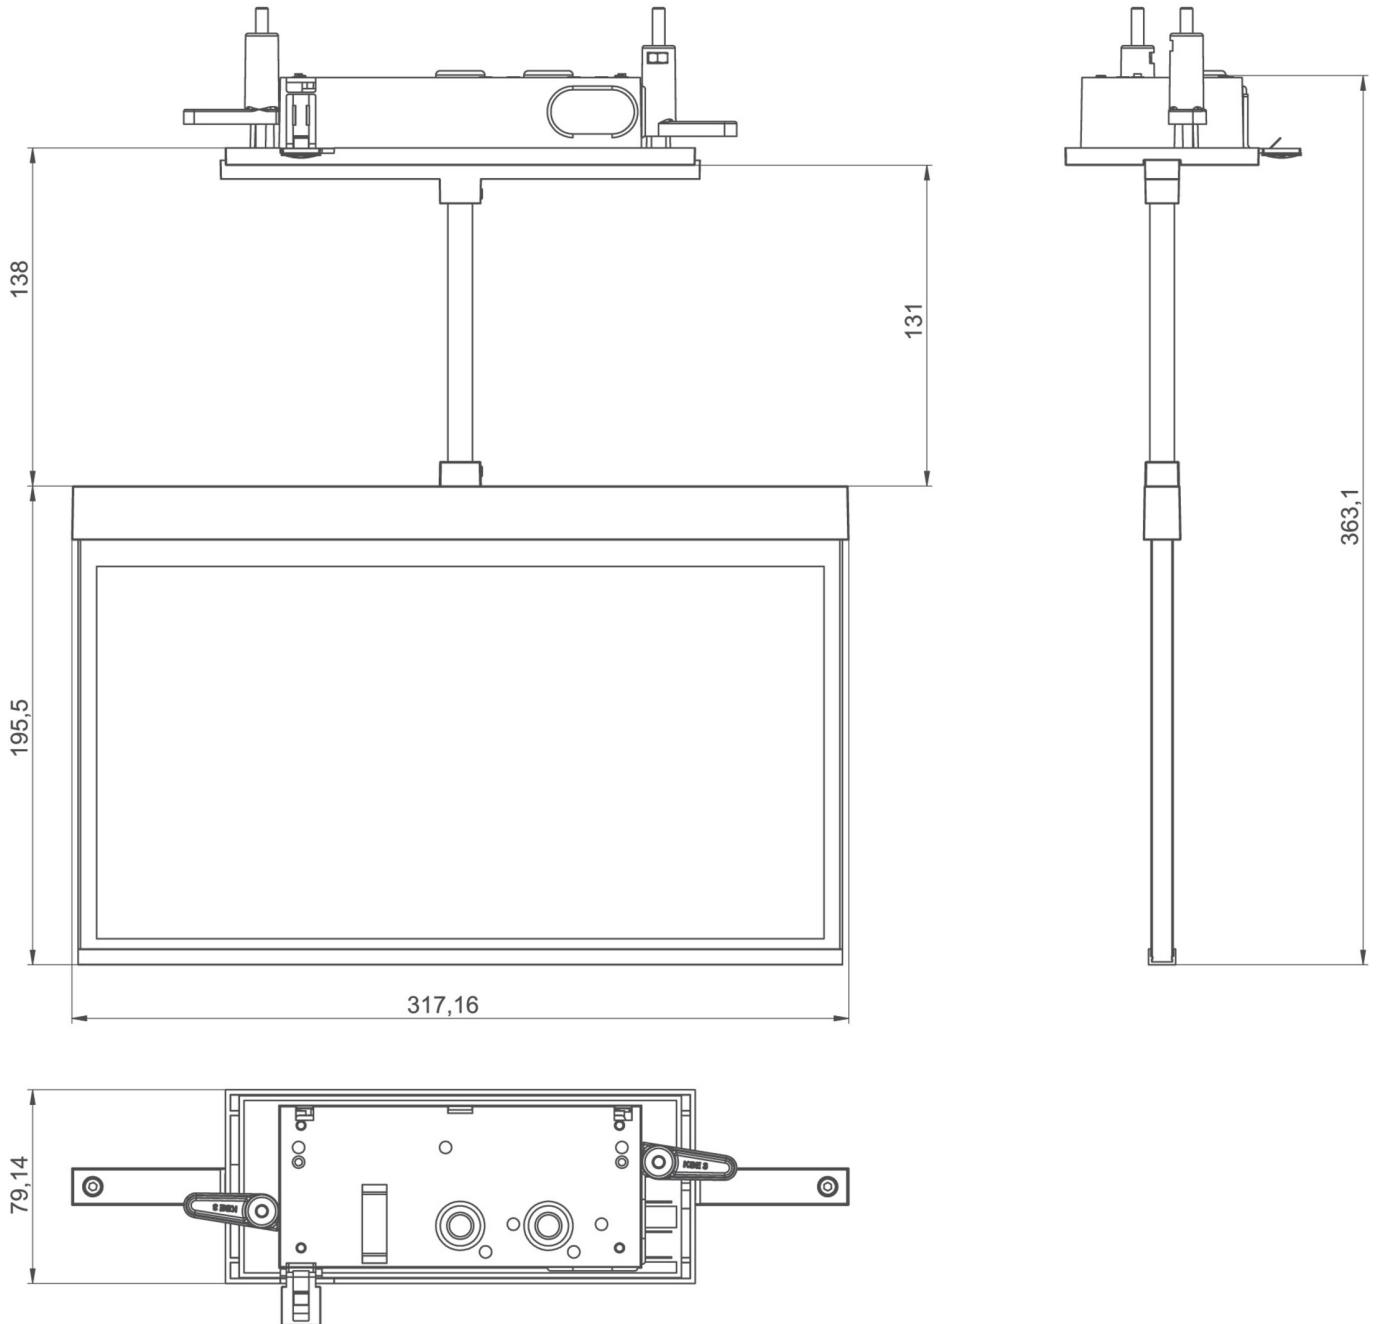

TECHNICAL DRAWING

ACCESSORY LIST

- AM-XBE -
- AM-X-PKG -