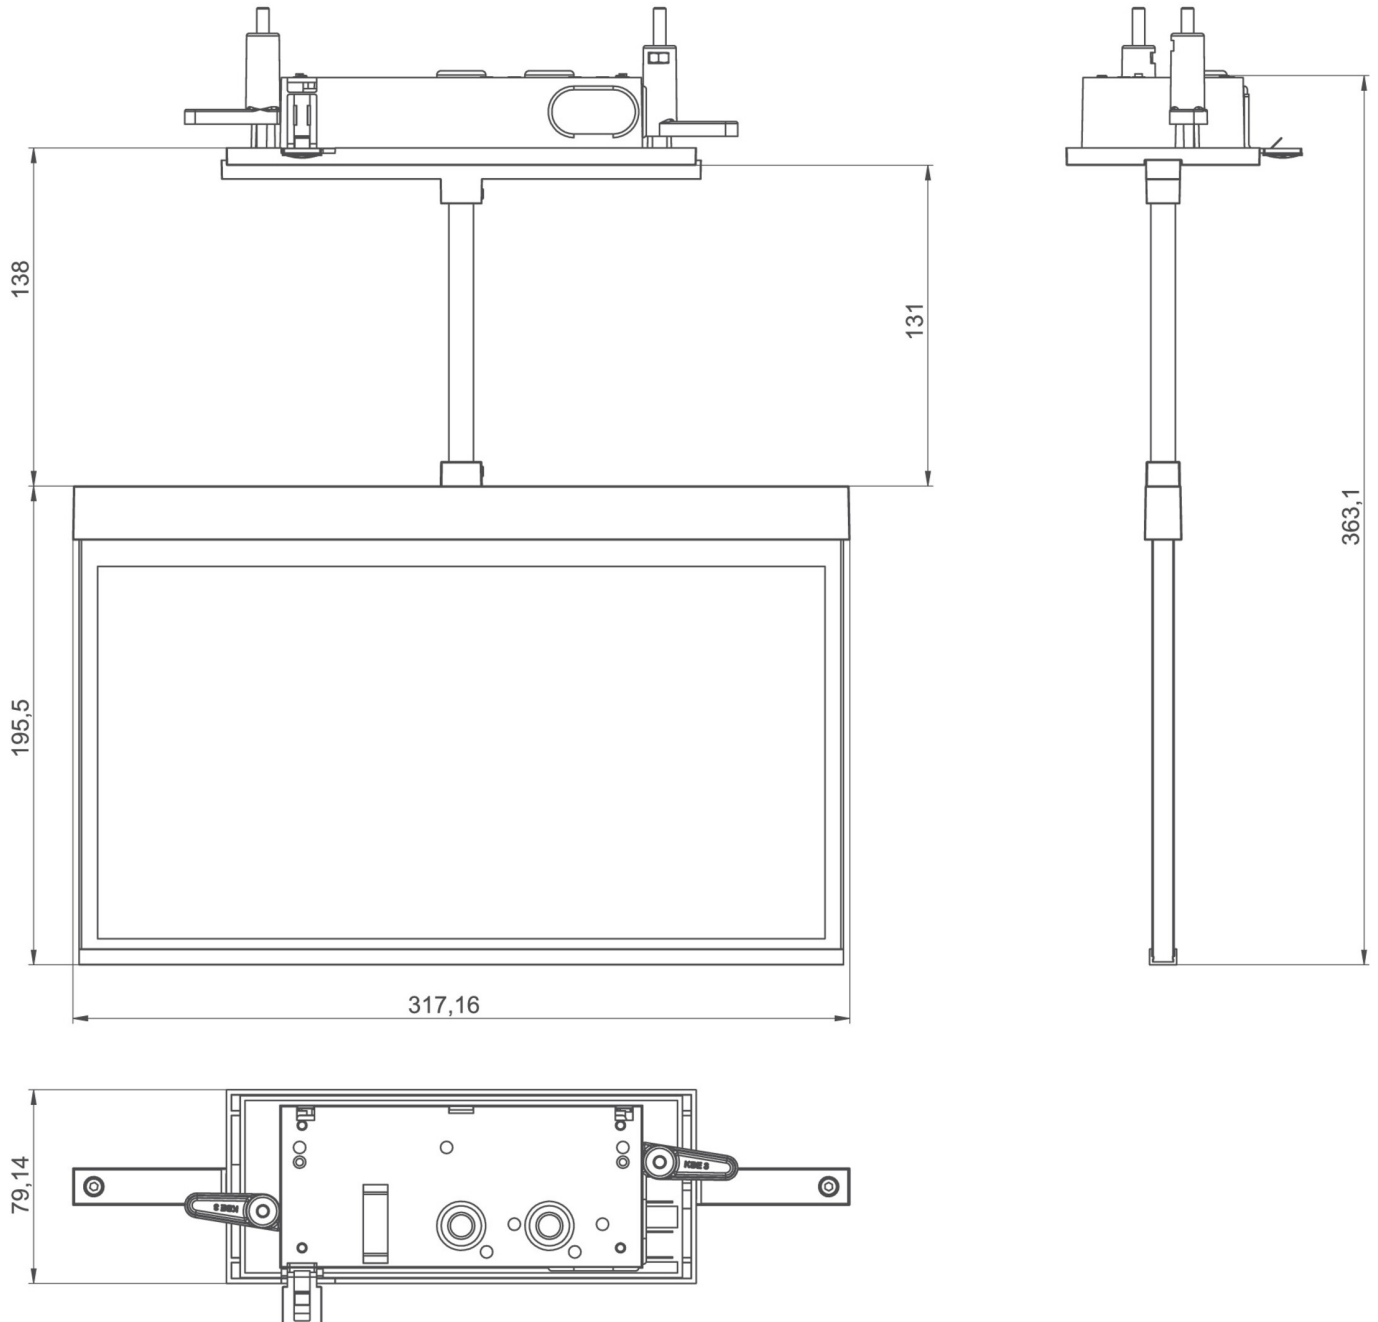

**Art.-Nr: AXCP003SC**  
**Exit sign Self-contained**  
**Pendant recessed ceiling, SelfControl (SC), 3 h, 30 m, IP20,**  
**Zinc die-cast, White**

Modern zinc die-cast emergency exit sign luminaire with pendant for recessed mounting in the ceiling. Escape and emergency routes can be identified on either one or two sides.

## TECHNICAL DATA

Luminaire type	Exit sign
Mounting	Pendant recessed ceiling
Recognition distance	30 m
Pictograph	Set
Illuminant	LED
Housing material	Zinc die-cast
Housing color	White
Protection type (IP)	IP20
Impact resistance (IK)	≥ 3
Certification	WEEE, CE
Insulation class	2
Supply	Self-contained
Monitoring	SelfControl (SC)
Bridging time	3 h
Battery	NIMH 4,8 V/2,0 Ah
Operating mode	Non-maintained / maintained
Input voltageAC	230 V

Input frequency	50 / 60 Hz
Power max.	5,7 W
Power maintained	5,7 W
Power non-maintained	0,35 W
Ambient temperature maintained mode	-5 °C to 40 °C
Ambient temperature non-maintained mode	-5 °C to 40 °C
Depth	79 mm
Width	317 mm
Height	205 mm
Installation length	176 mm
Installation width	68 mm
Installation height	40 mm
Weight	1.84
Weight incl. packaging	2.33
Connection cross-section	2.5 mm <sup>2</sup>
Switching input	Yes
Emergency light blocking	Yes
Battery connection	Connector
Dimming function	Yes
Customs tariff number	94056180
EAN	4260581715151

## TECHNICAL DRAWING