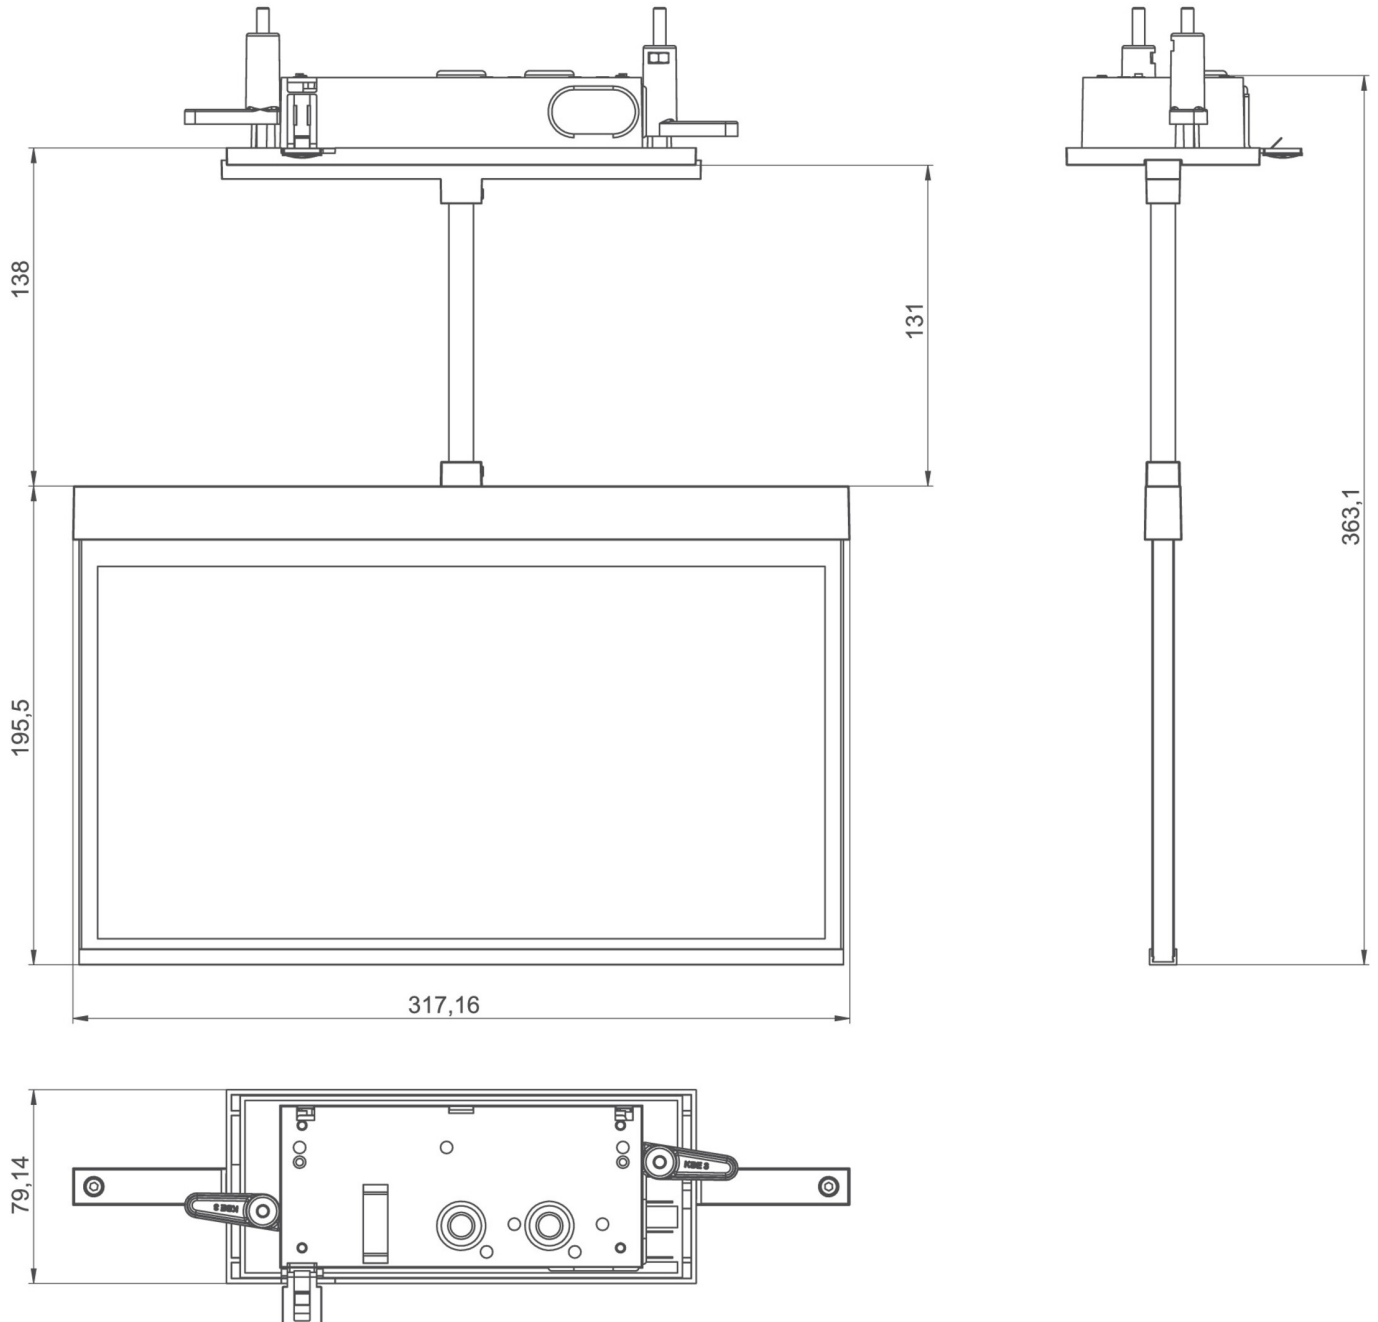

**Art.-Nr: AXCP009ML-E**  
**Exit sign Centralised power supply systems**  
**Pendant recessed ceiling, Central power supply (ML), CPS,**  
**30 m, IP20, Zinc die-cast, Stainless steel**

Modern zinc die-cast emergency exit sign luminaire with pendant for recessed mounting in the ceiling. Escape and emergency routes can be identified on either one or two sides.

## TECHNICAL DATA

Luminaire type	Exit sign
Mounting	Pendant recessed ceiling
Recognition distance	30 m
Pictograph	Set
Illuminant	LED
Housing material	Zinc die-cast
Housing color	Stainless steel
Protection type (IP)	IP20
Impact resistance (IK)	≥ 3
Certification	WEEE, CE
Insulation class	2
Supply	Centralised power supply systems
Monitoring	Central power supply (ML)
Bridging time	CPS
Battery	/
Operating mode	single luminaire switching
Input voltageAC	230 V

Input frequency	50 / 60 Hz
Input voltage DC	216 V
Power max.	4,5 W
Power maintained	4,5 W
Power non-maintained	1,1 W
Ambient temperature maintained mode	-20 °C to 40 °C
Ambient temperature non-maintained mode	-20 °C to 40 °C
Depth	79 mm
Width	317 mm
Height	205 mm
Installation length	176 mm
Installation width	68 mm
Installation height	40 mm
Weight	1.72
Weight incl. packaging	2.21
Connection cross-section	2.5 mm <sup>2</sup>
Switching input	Yes
Emergency light blocking	No
Battery connection	No
Dimming function	Yes
Customs tariff number	94056180
EAN	4260581715267

## TECHNICAL DRAWING