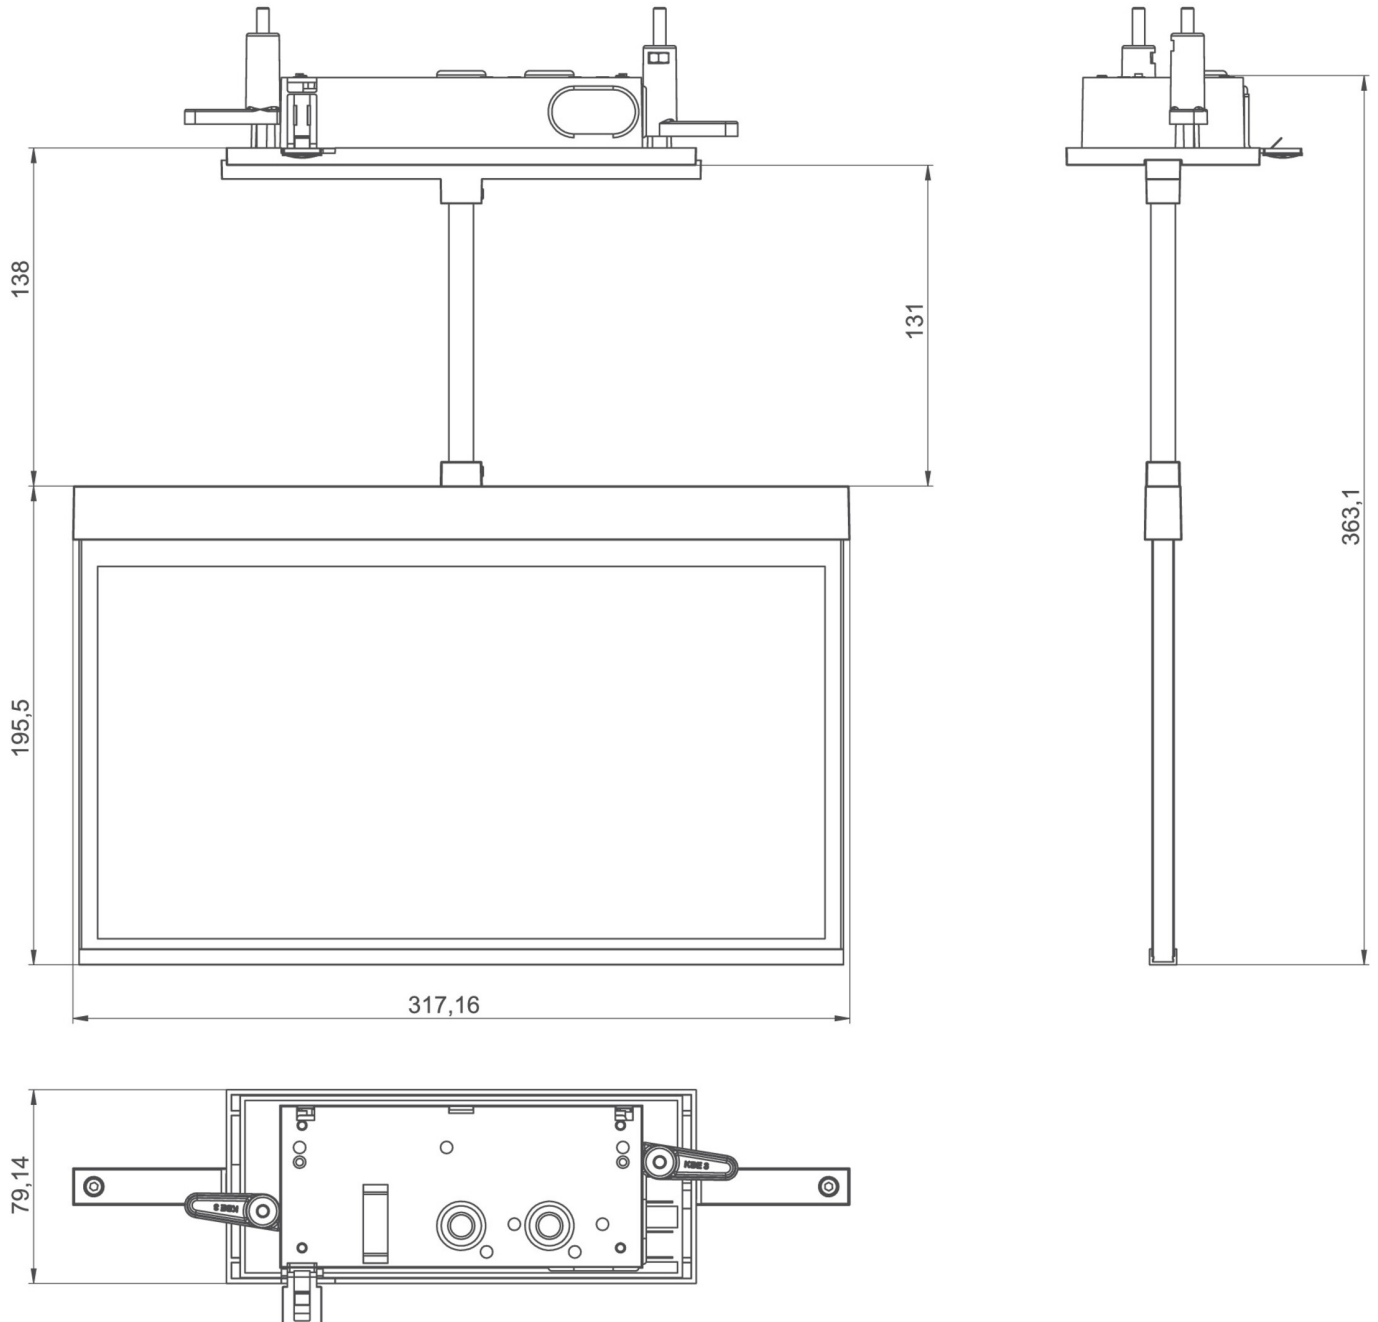

**Art.-Nr: AXCP009ML**  
**Exit sign Centralised power supply systems**  
**Pendant recessed ceiling, Central power supply (ML), CPS,**  
**30 m, IP20, Zinc die-cast, White**

Modern zinc die-cast emergency exit sign luminaire with pendant for recessed mounting in the ceiling. Escape and emergency routes can be identified on either one or two sides.

## TECHNICAL DATA

Luminaire type	Exit sign
Mounting	Pendant recessed ceiling
Recognition distance	30 m
Pictograph	Set
Illuminant	LED
Housing material	Zinc die-cast
Housing color	White
Protection type (IP)	IP20
Impact resistance (IK)	≥ 3
Certification	WEEE, CE
Insulation class	2
Supply	Centralised power supply systems
Monitoring	Central power supply (ML)
Bridging time	CPS
Battery	/
Operating mode	single luminaire switching
Input voltageAC	230 V

Input frequency	50 / 60 Hz
Input voltage DC	216 V
Power max.	4,5 W
Power maintained	4,5 W
Power non-maintained	1,1 W
Ambient temperature maintained mode	-20 °C to 40 °C
Ambient temperature non-maintained mode	-20 °C to 40 °C
Depth	79 mm
Width	317 mm
Height	205 mm
Installation length	176 mm
Installation width	68 mm
Installation height	40 mm
Weight	1.72
Weight incl. packaging	2.21
Connection cross-section	2.5 mm <sup>2</sup>
Switching input	Yes
Emergency light blocking	No
Battery connection	No
Dimming function	Yes
Customs tariff number	94056180
EAN	4260581715243

## TECHNICAL DRAWING