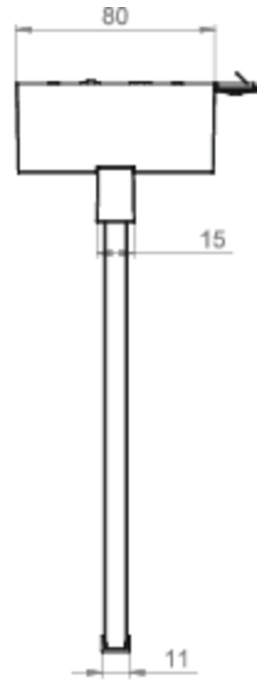

## TECHNICAL DATA

Luminaire type	Exit sign
Mounting	Surface mounting
Recognition distance	30 m
Pictograph	Set
Illuminant	LED
Housing material	Zinc die-cast
Housing color	Anthracite
Protection type (IP)	IP40
Impact resistance (IK)	≥ 3
Certification	WEEE, CE, RoHS
Insulation class	2
Supply	Self-contained
Monitoring	SelfControl (SC)
Bridging time	3 h
Battery	NIMH 4,8 V/2,0 Ah
Operating mode	Non-maintained / maintained
Input voltageAC	230 V

Input frequency	50 / 60 Hz
Power max.	5,7 W
Power maintained	5,7 W
Power non-maintained	0,35 W
Ambient temperature maintained mode	-5 °C to 40 °C
Ambient temperature non-maintained mode	-5 °C to 40 °C
Depth	80 mm
Width	312 mm
Height	228 mm
Weight	1.87
Weight incl. packaging	2.36
Connection cross-section	2.5 mm <sup>2</sup>
Switching input	Yes
Emergency light blocking	Yes
Battery connection	Connector
Dimming function	Yes
Customs tariff number	94056180
EAN	4260581715649

TECHNICAL DRAWING