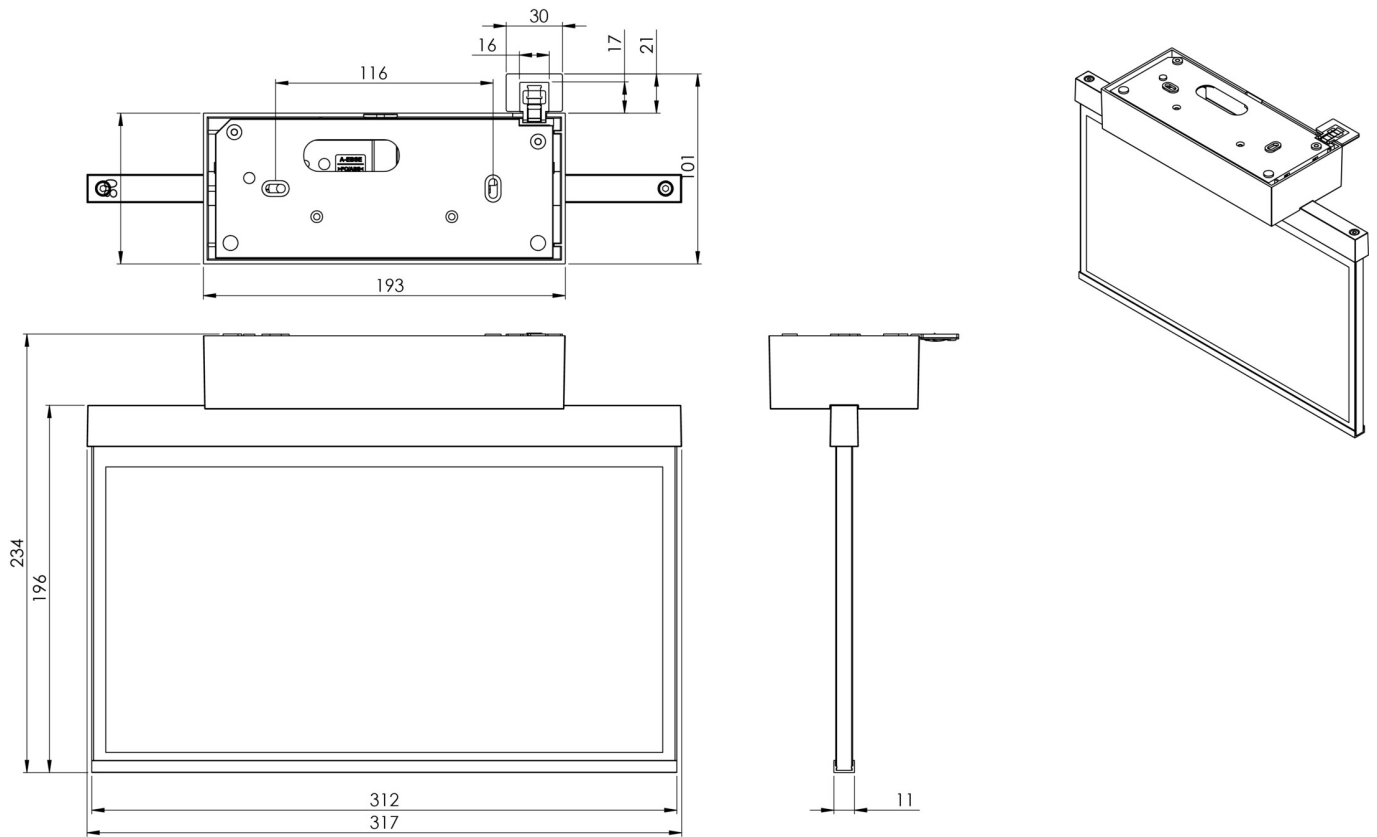

ACCESSORY LIST

AM-X-APA - Surface-mounted adapter AM/AX

RELATED PRODUCTS

Art.-No.	Image	Monitoring	Supply	Color	Investment	Automatic log	Maintenance level	Remote maintenance	max. luminaires	Single luminaire monitoring
AXD003SC		SelfControl (SC)	Single battery	RAL 9003	€	no	high	no	unlimited	itself
AXD003SC-E		SelfControl (SC)	Single battery	Edelstahl	€	no	high	no	unlimited	itself

As of: 14.05.2025 - Subject to technical changes and errors.