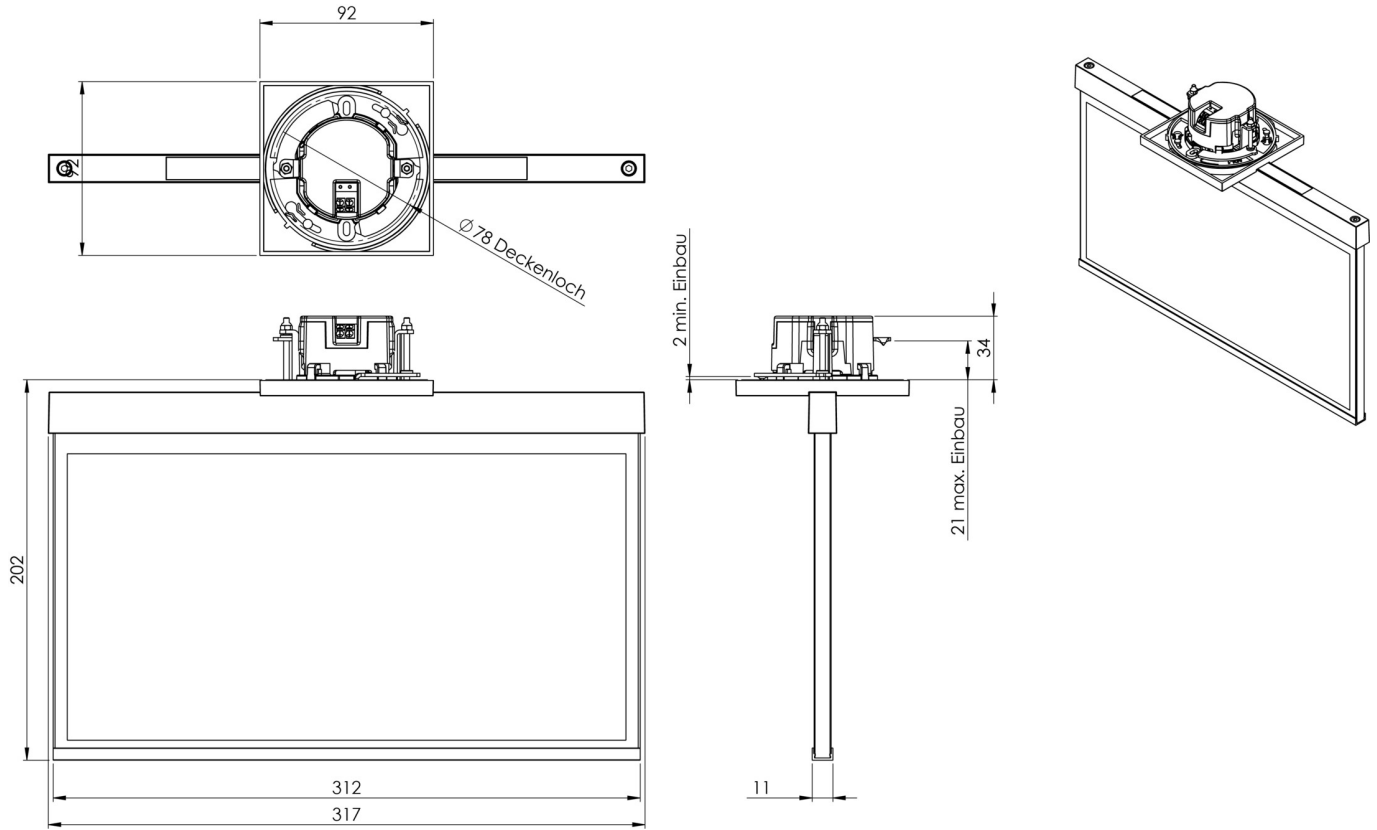

TECHNICAL DRAWING

RELATED PRODUCTS

Art.-No.	Image	Monitoring	Supply	Color	Investment	Automatic log	Maintenance level	Remote maintenance	max. luminaires	Single luminaire monitoring
AXE003SC		SelfControl (SC)	Single battery	RAL 9003	€	no	high	no	unlimited	itself
AXE003SC-E		SelfControl (SC)	Single battery	Edelstahl	€	no	high	no	unlimited	itself

As of: 14.05.2025 - Subject to technical changes and errors.