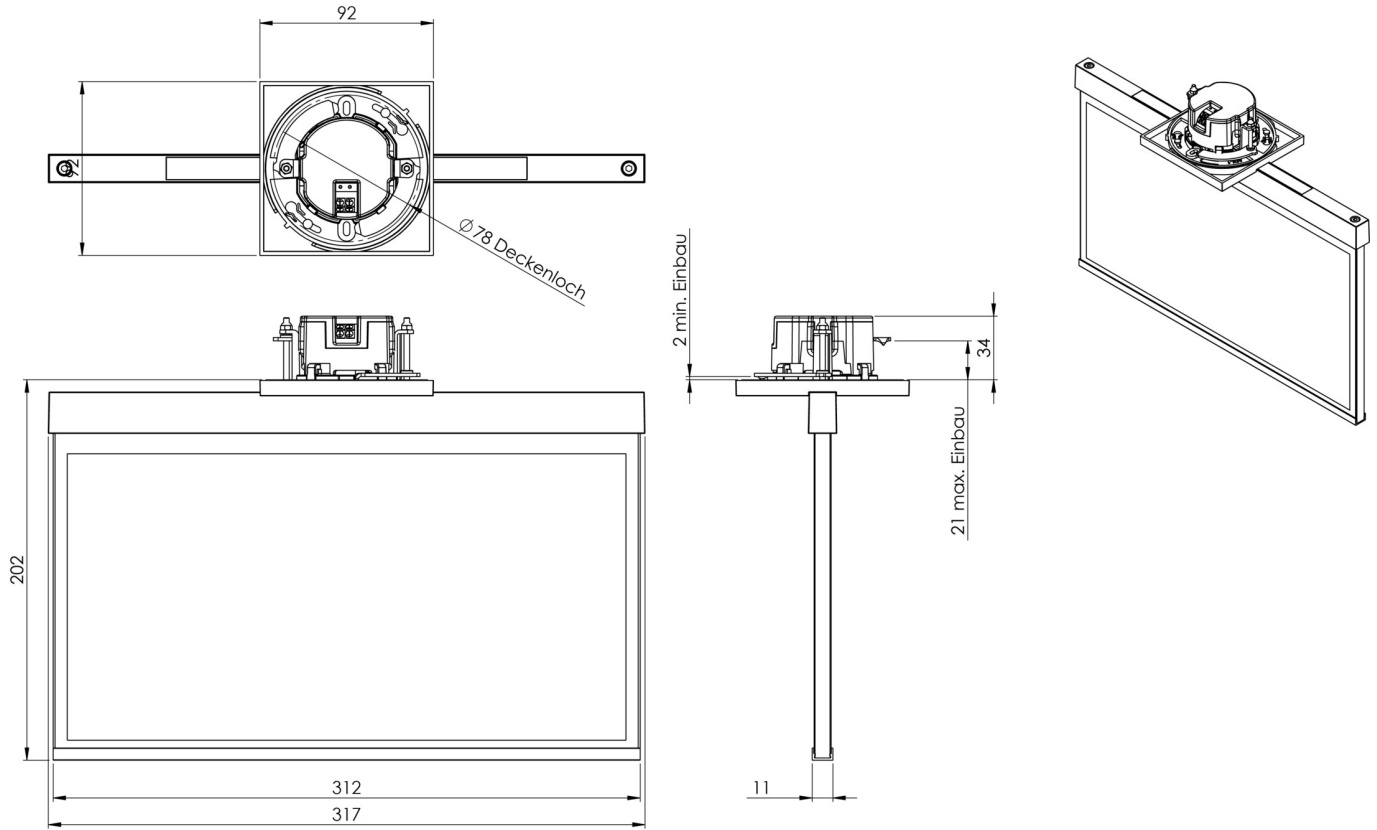

TECHNICAL DRAWING

RELATED PRODUCTS

Art.-No.	Image	Monitoring	Supply	Color	Investment	Automatic log	Maintenance level	Remote maintenance	max. luminaires	Single luminaire monitoring
AXE003SC		SelfControl (SC)	Single battery	RAL 9003	€	no	high	no	unlimited	itself
AXE003SC-AZ		SelfControl (SC)	Single battery	RAL 7016	€	no	high	no	unlimited	itself

As of: 14.05.2025 - Subject to technical changes and errors.