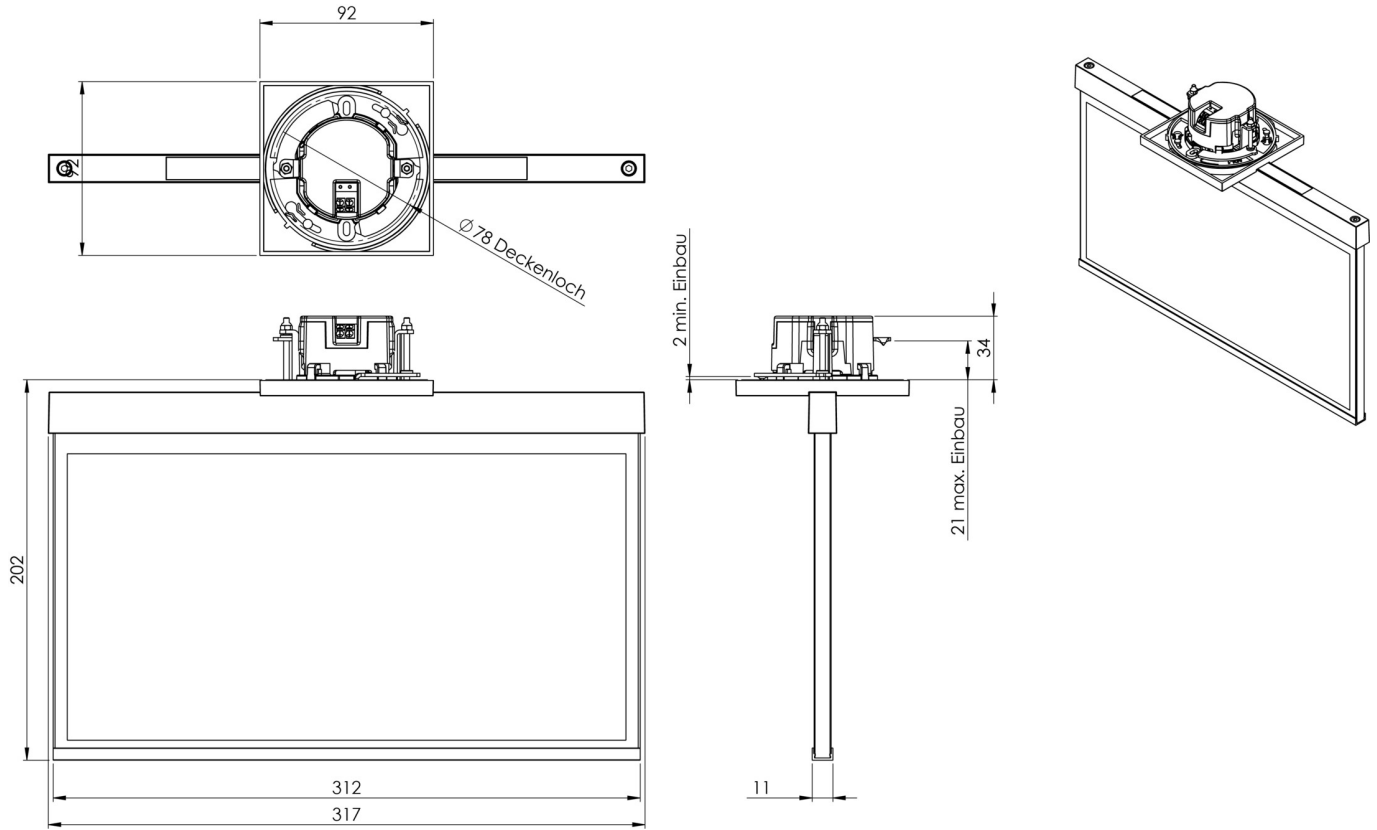

TECHNICAL DRAWING

RELATED PRODUCTS

Art.-No.	Image	Monitoring	Supply	Color	Investment	Automatic log	Maintenance level	Remote maintenance	max. luminaires	Single luminaire monitoring
AXE003SC-AZ		SelfControl (SC)	Single battery	RAL 7016	€	no	high	no	unlimited	itself
AXE003SC-E		SelfControl (SC)	Single battery	Edelstahl	€	no	high	no	unlimited	itself

As of: 14.05.2025 - Subject to technical changes and errors.