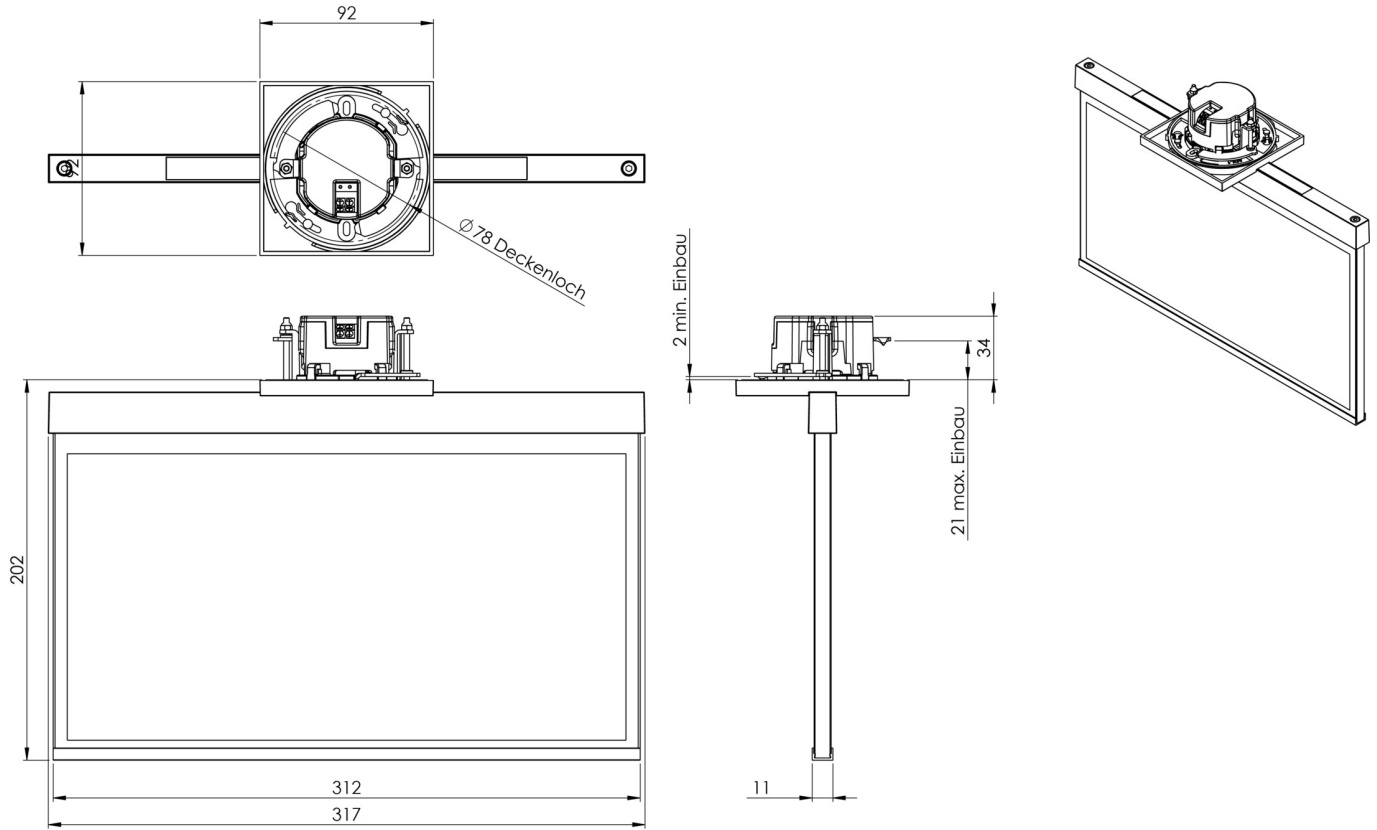

TECHNICAL DRAWING

RELATED PRODUCTS

Art.-No.	Image	Monitoring	Supply	Color	Investment	Automatic log	Maintenance level	Remote maintenance	max. luminaires	Single luminaire monitoring
AXE008SC		SelfControl (SC)	Single battery	RAL 9003	€	no	high	no	unlimited	itself
AXE008SC-E		SelfControl (SC)	Single battery	Edelstahl	€	no	high	no	unlimited	itself

As of: 14.05.2025 - Subject to technical changes and errors.