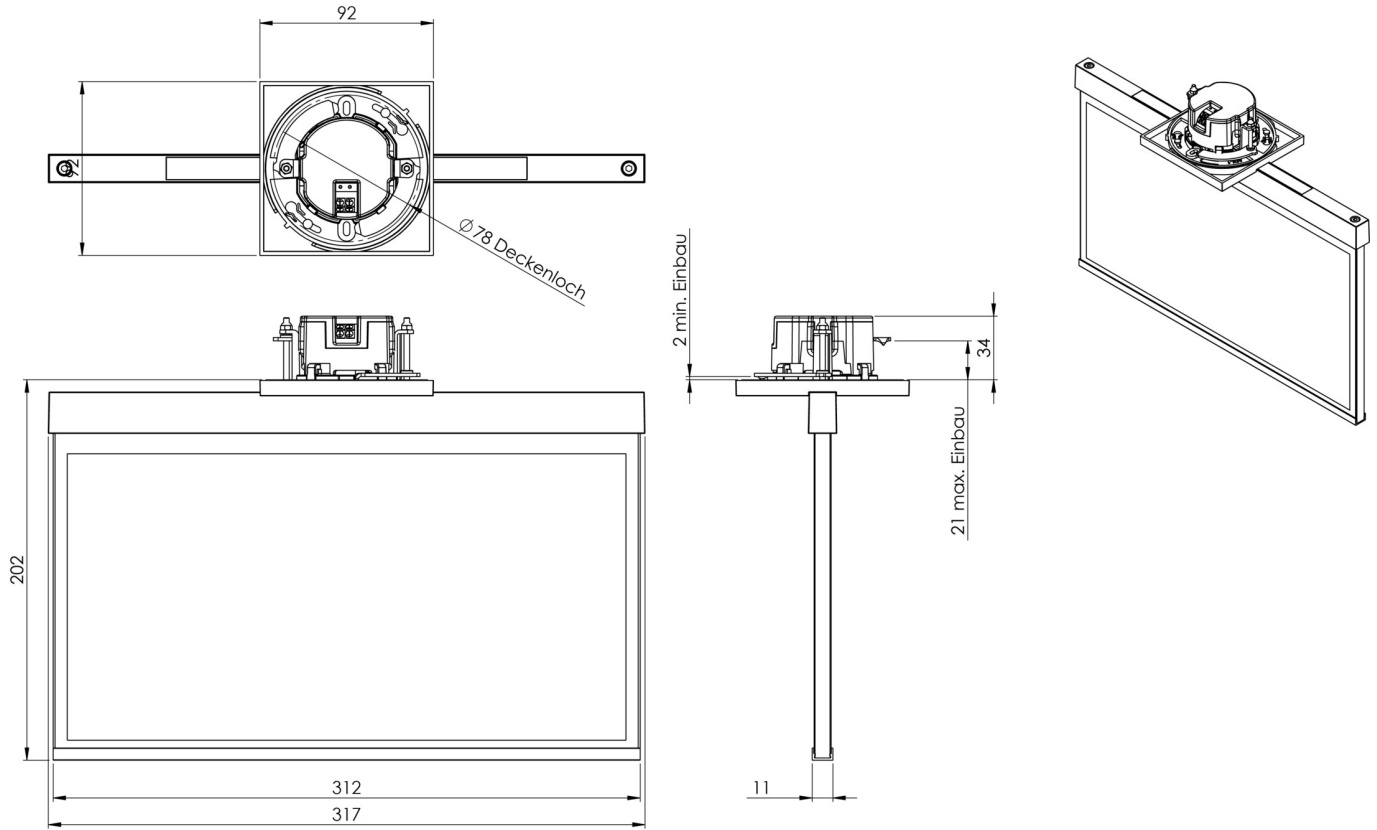

TECHNICAL DRAWING

RELATED PRODUCTS

Art.-No.	Image	Monitoring	Supply	Color	Investment	Automatic log	Maintenance level	Remote maintenance	max. luminaires	Single luminaire monitoring
AXE008SC		SelfControl (SC)	Single battery	RAL 9003	€	no	high	no	unlimited	itself
AXE008SC-AZ		SelfControl (SC)	Single battery	RAL 7016	€	no	high	no	unlimited	itself

As of: 14.05.2025 - Subject to technical changes and errors.