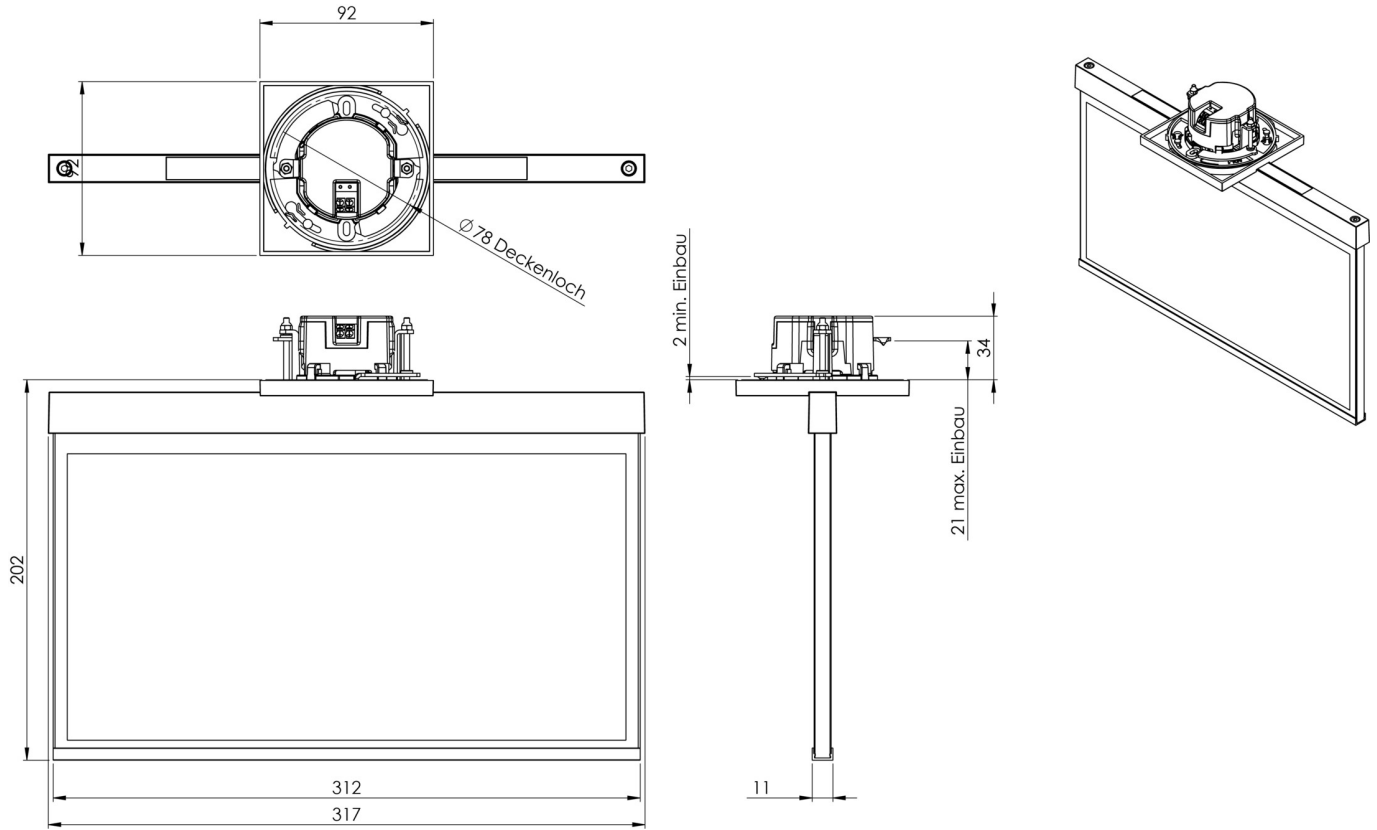

TECHNICAL DRAWING

RELATED PRODUCTS

Art.-No.	Image	Monitoring	Supply	Color	Investment	Automatic log	Maintenance level	Remote maintenance	max. luminaires	Single luminaire monitoring
AXE008SC-AZ		SelfControl (SC)	Single battery	RAL 7016	€	no	high	no	unlimited	itself
AXE008SC-E		SelfControl (SC)	Single battery	Edelstahl	€	no	high	no	unlimited	itself

As of: 14.05.2025 - Subject to technical changes and errors.