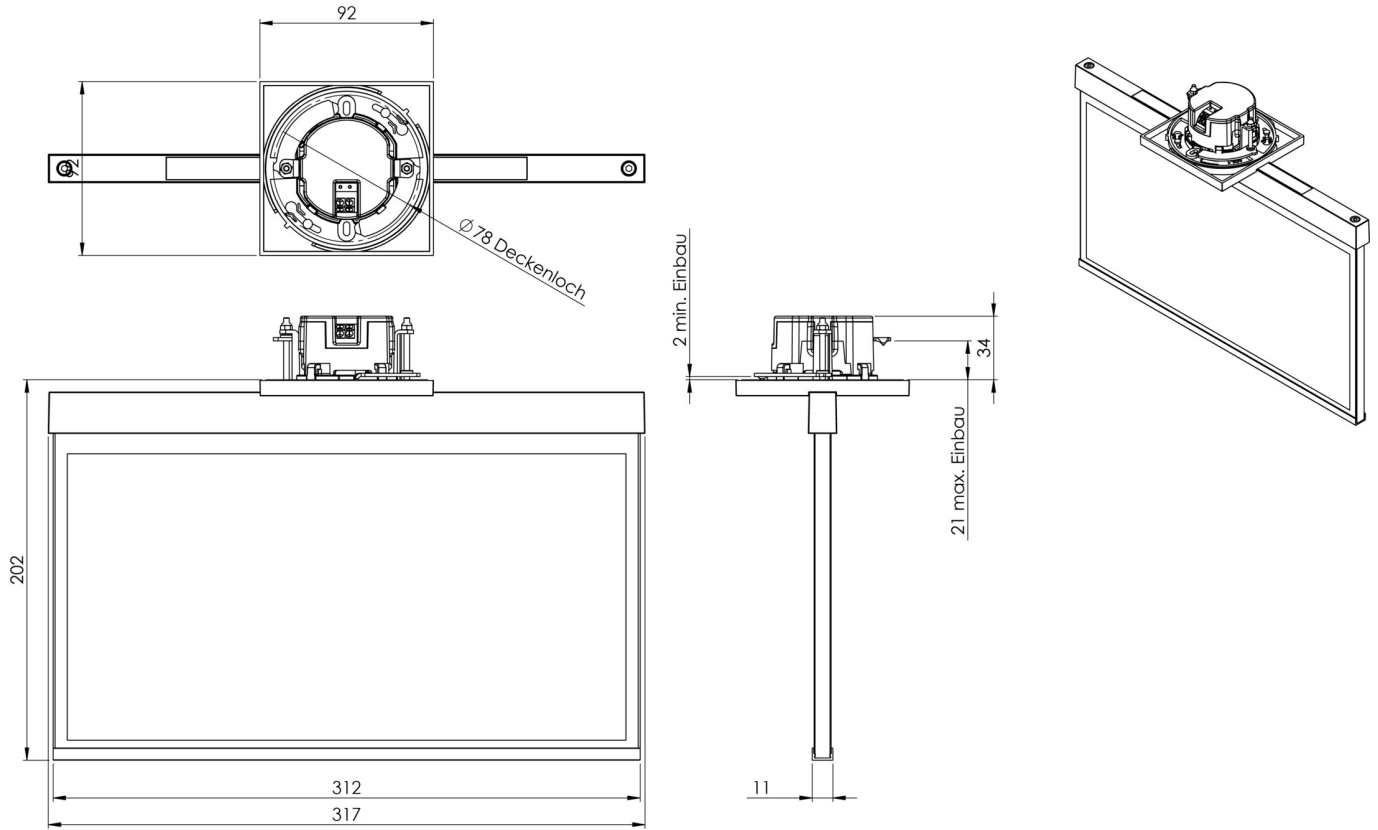

TECHNICAL DRAWING