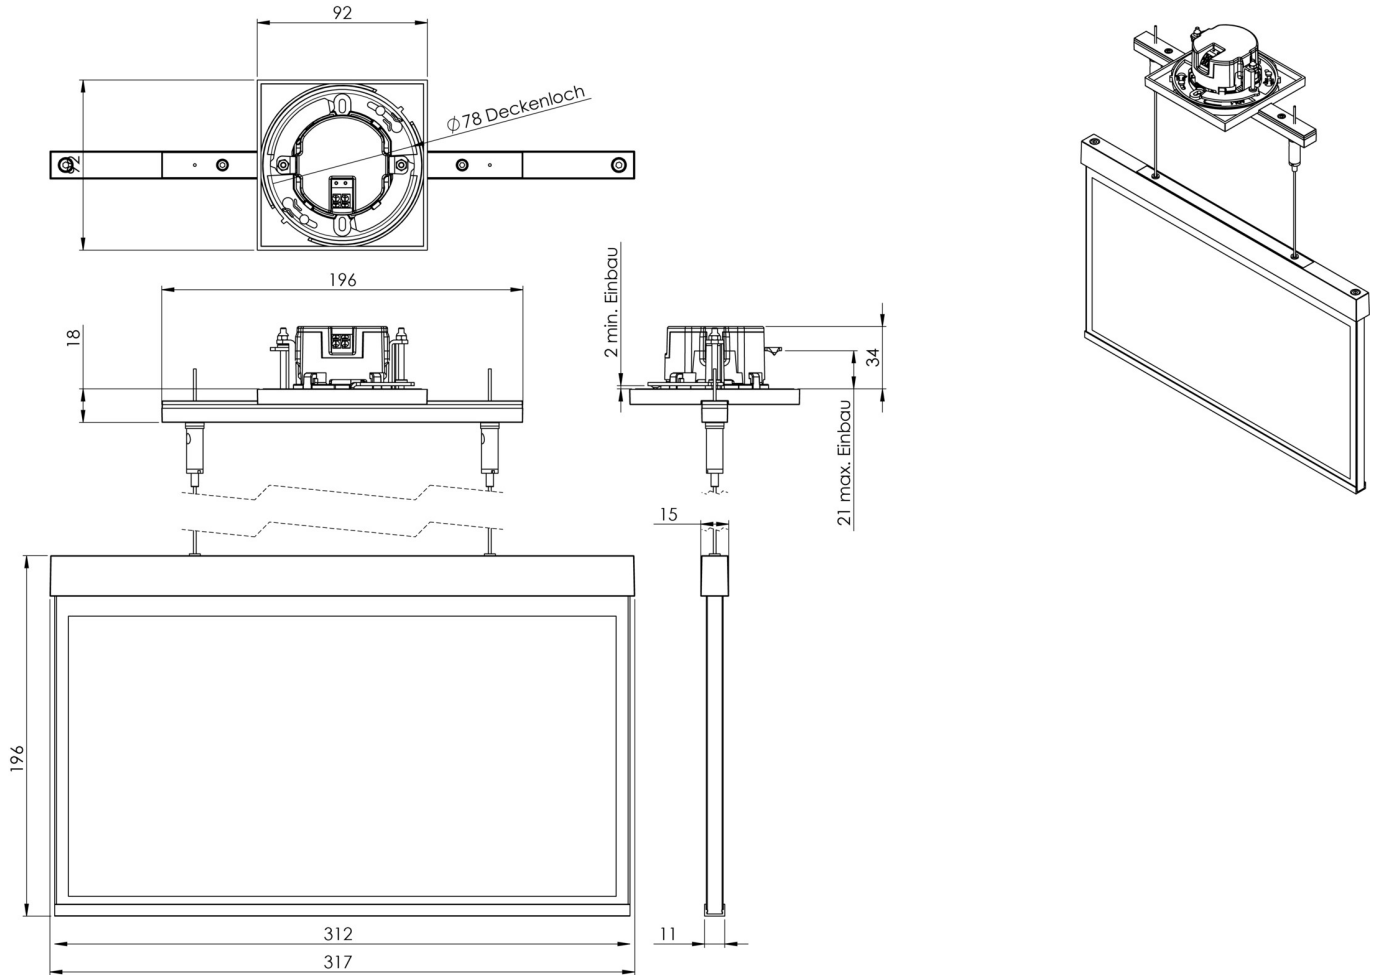

TECHNICAL DRAWING