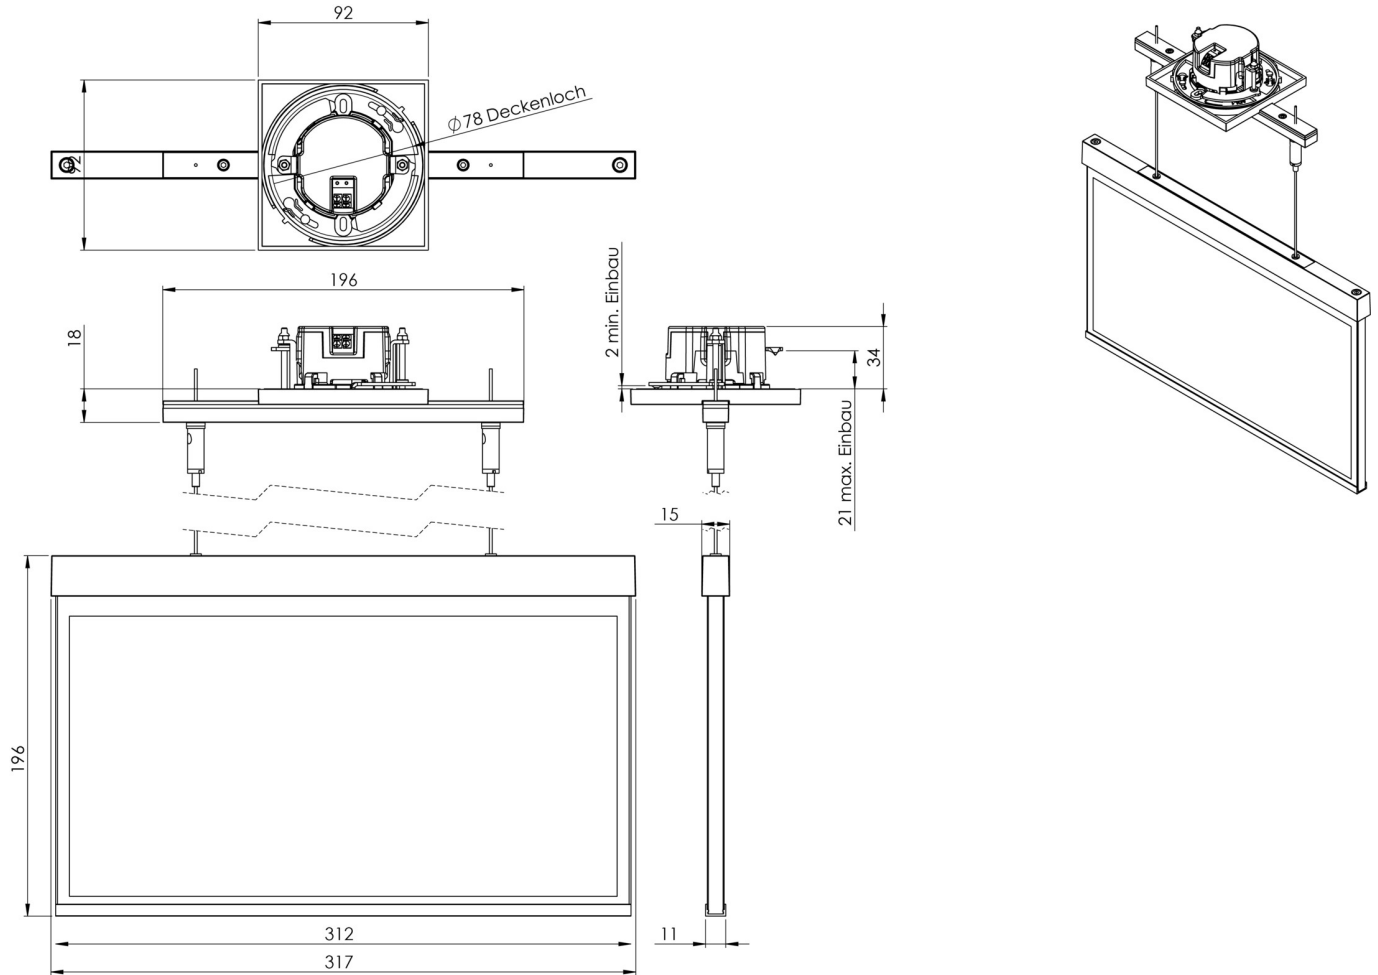

TECHNICAL DRAWING