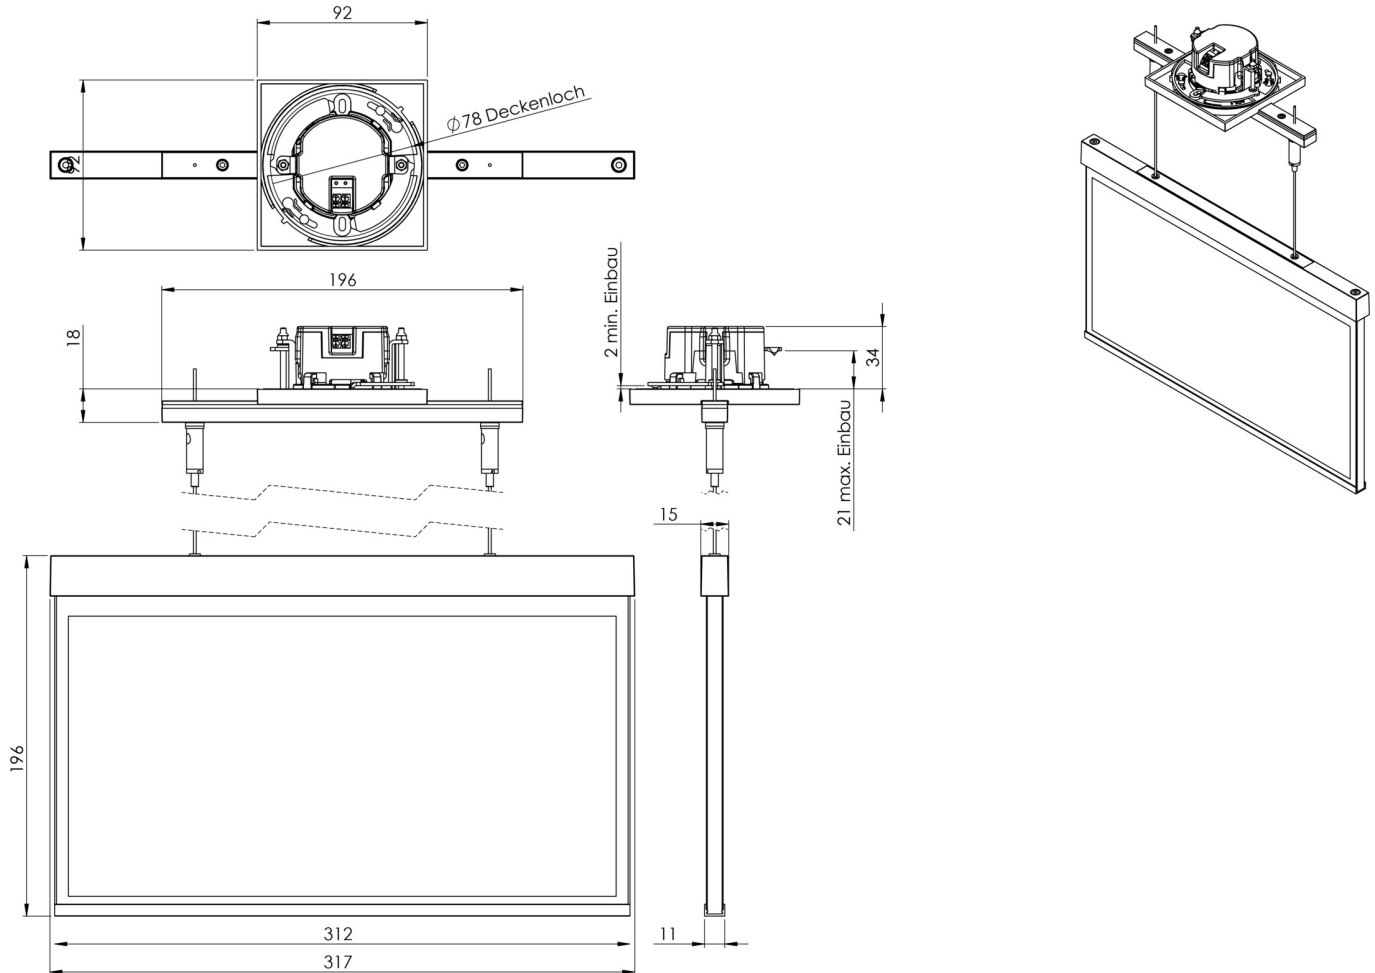

TECHNICAL DRAWING

ACCESSORY LIST

LFPN3212-SET-2AKKU - Battery