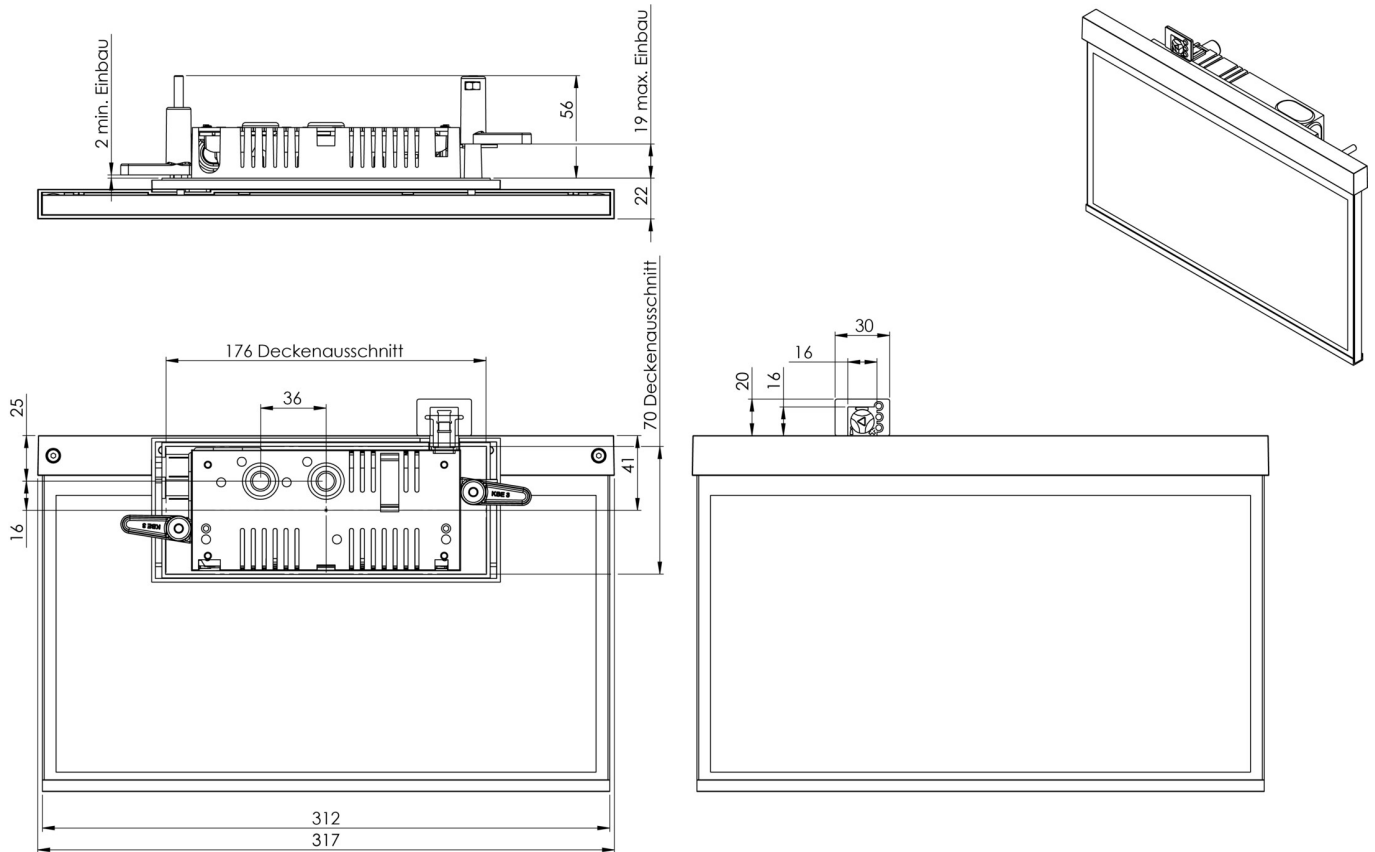

TECHNICAL DRAWING

ACCESSORY LIST

BALLPLX-AX - Wire mesh surround

AM-XBE -

RELATED PRODUCTS

Art.-No.	Image	Monitoring	Supply	Color	Investment	Automatic log	Maintenance level	Remote maintenance	max. luminaires	Single luminaire monitoring
AXR003SC		SelfControl (SC)	Single battery	RAL 9003	€	no	high	no	unlimited	itself
AXR003SC-E		SelfControl (SC)	Single battery	Edelstahl	€	no	high	no	unlimited	itself

As of: 14.05.2025 - Subject to technical changes and errors.