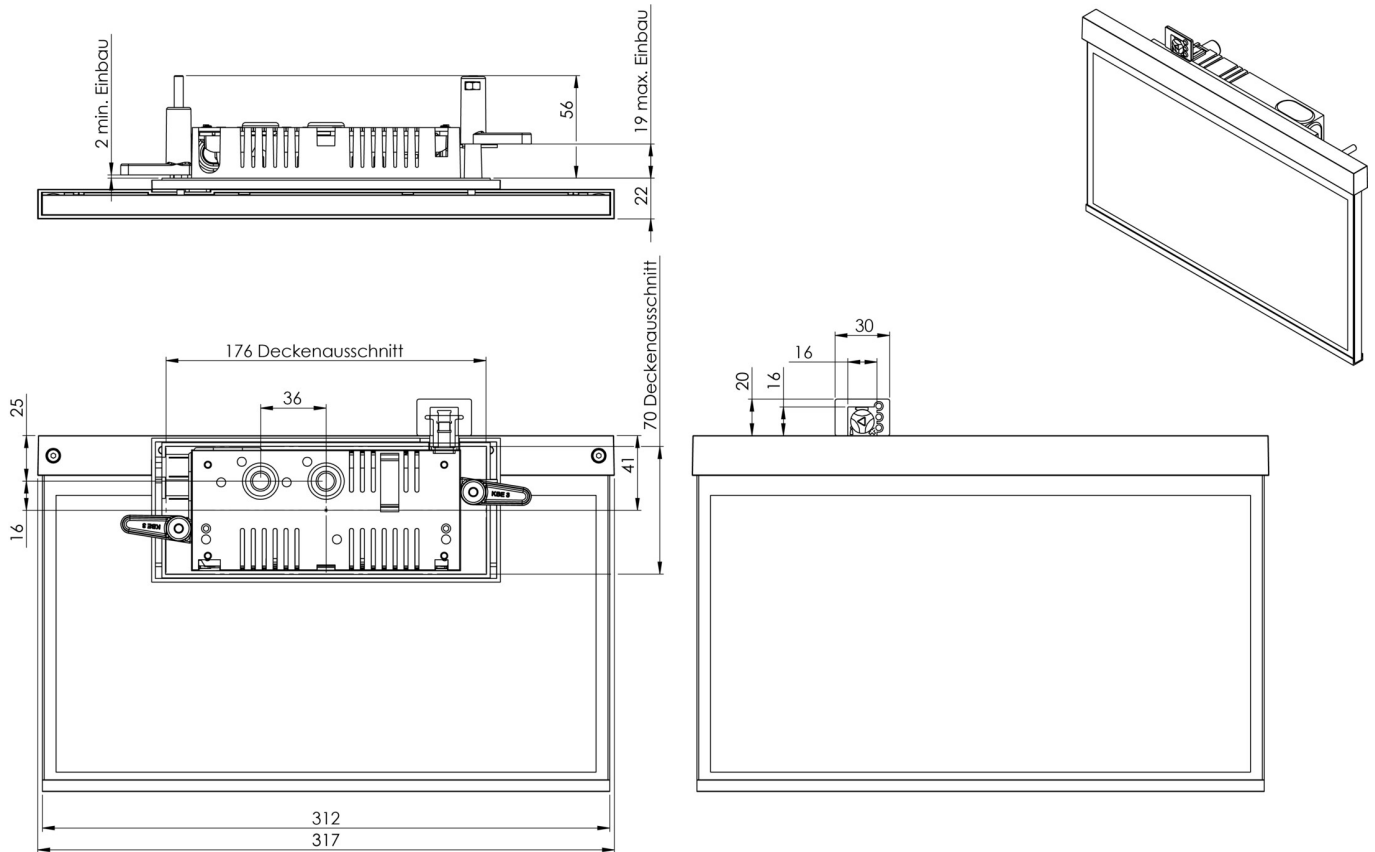

TECHNICAL DRAWING

ACCESSORY LIST

BALLPLX-AX - Wire mesh surround

AM-XBE -

RELATED PRODUCTS

Art.-No.	Image	Monitoring	Supply	Color	Investment	Automatic log	Maintenance level	Remote maintenance	max. luminaires	Single luminaire monitoring
AXR003SC		SelfControl (SC)	Single battery	RAL 9003	€	no	high	no	unlimited	itself
AXR003SC-AZ		SelfControl (SC)	Single battery	RAL 7016	€	no	high	no	unlimited	itself

As of: 14.05.2025 - Subject to technical changes and errors.