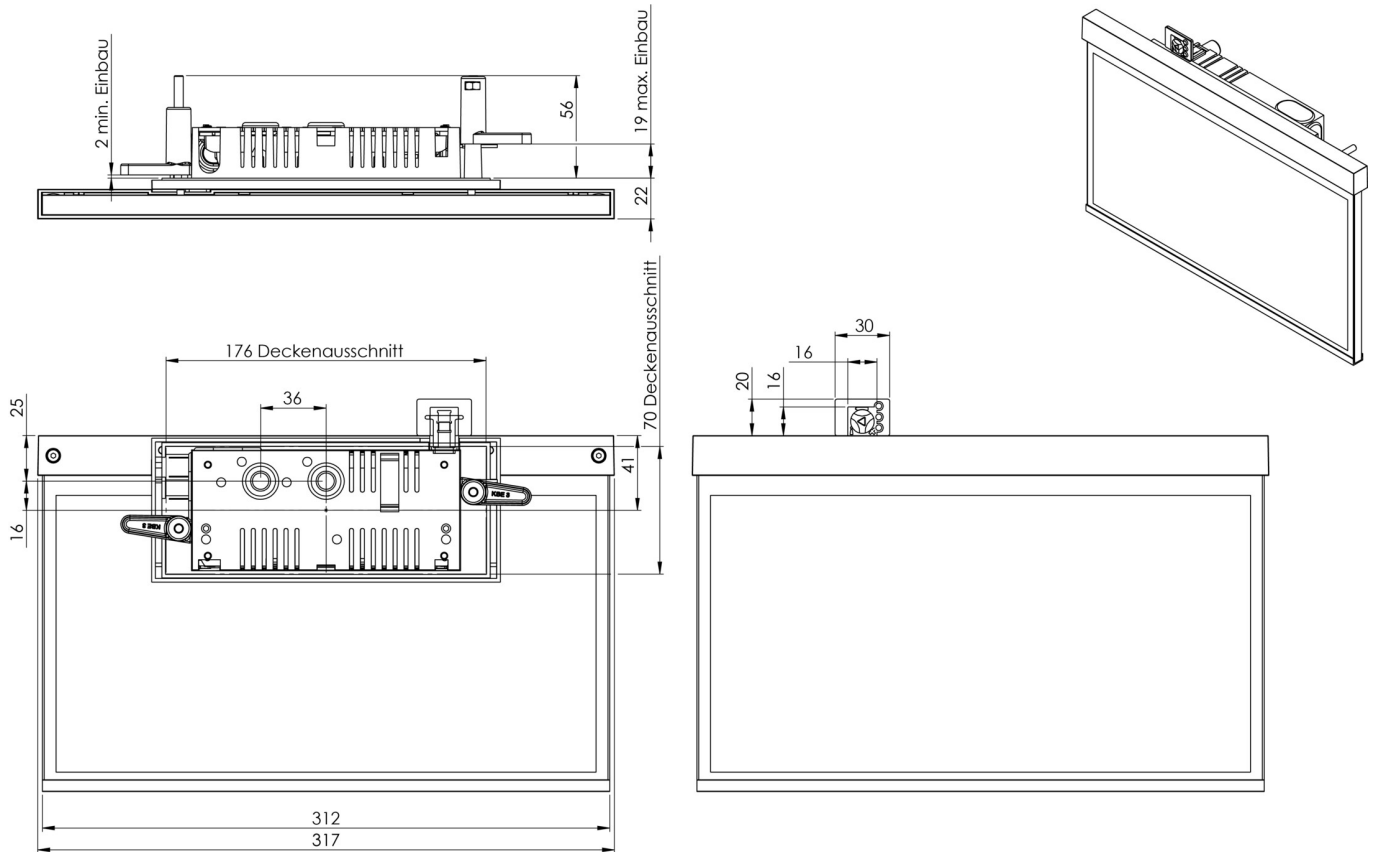

TECHNICAL DRAWING

ACCESSORY LIST

BALLPLX-AX - Wire mesh surround

AM-XBE -

RELATED PRODUCTS

Art.-No.	Image	Monitoring	Supply	Color	Investment	Automatic log	Maintenance level	Remote maintenance	max. luminaires	Single luminaire monitoring
AXR003SC-AZ		SelfControl (SC)	Single battery	RAL 7016	€	no	high	no	unlimited	itself
AXR003SC-E		SelfControl (SC)	Single battery	Edelstahl	€	no	high	no	unlimited	itself

As of: 14.05.2025 - Subject to technical changes and errors.